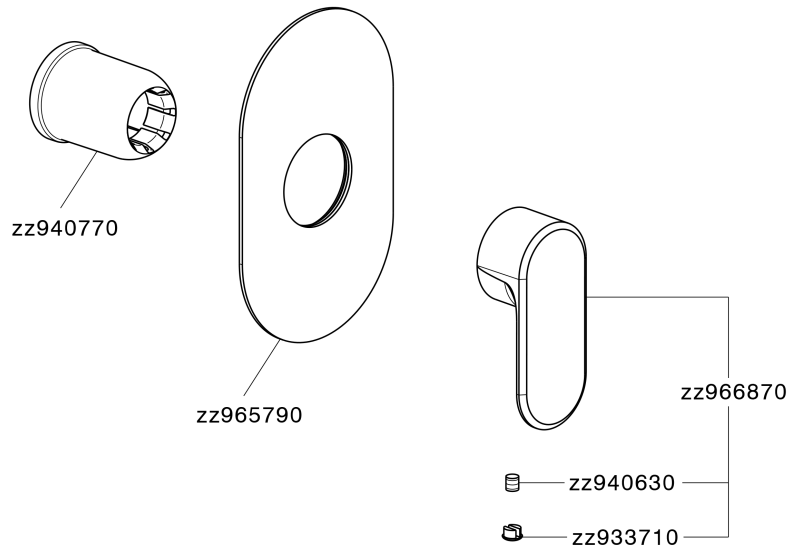

## Exposed part for concealed S.L. shower valve LEVITY\_LY003000

LY003000

<https://en.huberitalia.com/exposed-part-for-concealed-s-l-shower-valve-levity-ly003000>

Concealed single lever shower valve CONCEALED\_ZB005300

ZB005300

<https://en.huberitalia.com/concealed-single-lever-shower-valve-concealed-zb005300>

2026-04-29