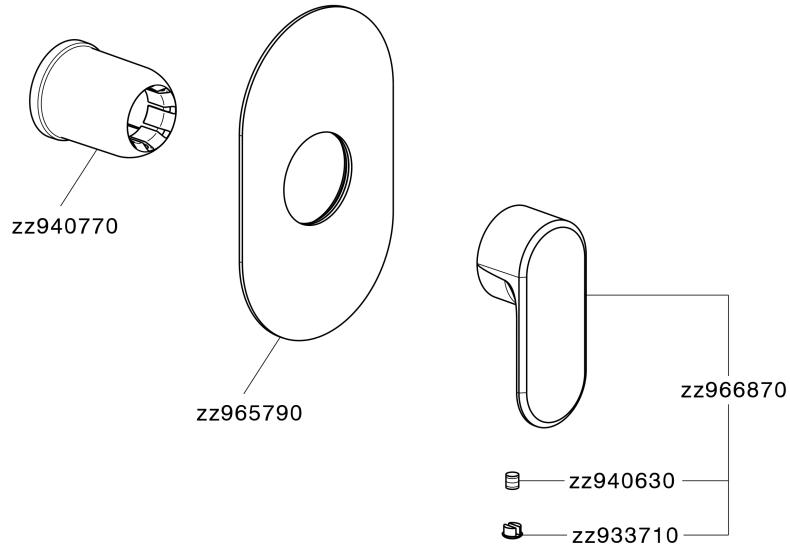

Exposed part for concealed S.L. shower valve LEVITY_LY003000

LY003000

<https://en.huberitalia.com/exposed-part-for-concealed-s-l-shower-valve-levity-ly003000>

Concealed single lever shower valve CONCEALED_ZB005300

ZB005300

<https://en.huberitalia.com/concealed-single-lever-shower-valve-concealed-zb005300>

2026-06-26