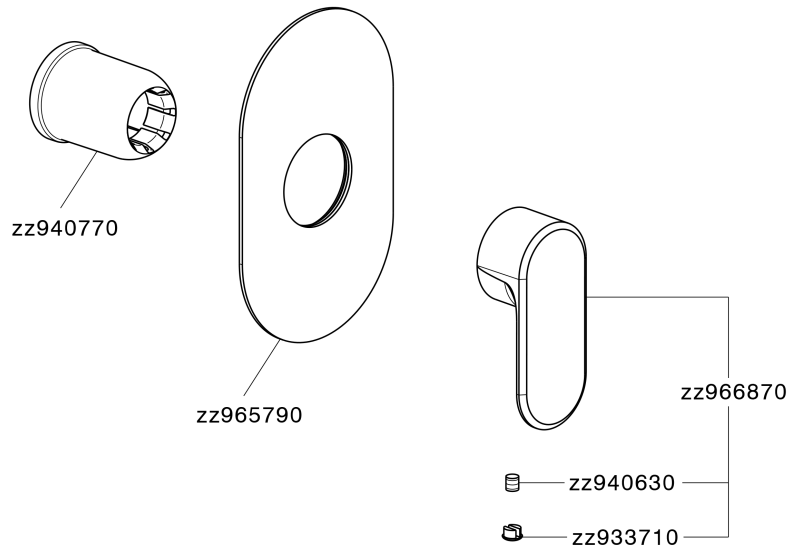

Exposed part for concealed S.L. shower valve LEVITY_LY003000

LY003000

<https://en.huberitalia.com/exposed-part-for-concealed-s-l-shower-valve-levity-ly003000>

Concealed single lever shower valve CONCEALED_ZB005300

ZB005300

<https://en.huberitalia.com/concealed-single-lever-shower-valve-concealed-zb005300>

2026-04-06