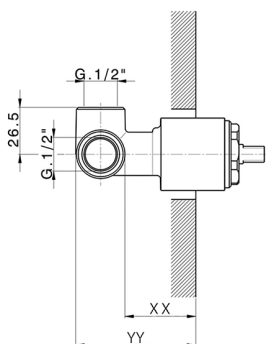

Exposed part for concealed S.L. shower valve LEVITY_LY003000

MODEL **LY003000**

Exposed part for concealed S.L. shower valve, without concealed part, for item ZB005300

AVAILABLE FINISHINGS

-  **21** 21 Chrome
-  **2B** 2B Polished Nickel
-  **2F** 2F Brushed Nickel
-  **40** 40 Matt Black
-  **4Q** 4Q Matt White

CHARACTERISTICS

Installation **Concealed**
 Required concealed parts **ZB005300**

Exposed part for concealed S.L. shower valve LEVITY_LY003000

LY003000

<https://en.huberitalia.com/exposed-part-for-concealed-s-l-shower-valve-levity-ly003000>

Concealed single lever shower valve CONCEALED_ZB005300

MODEL **ZB005300**

Concealed single lever shower valve, 1/2" Concealed shower mixer, without trim kit

AVAILABLE FINISHINGS

 **04** 04 Without finishing

CHARACTERISTICS

Installation	Concealed
Cartridge Spare Parts	ZZ94035000
35 mm Cartridge	
Concealed	1

Piastra/Plate/Plaque/Platte/Placa
 2-3mm: XX 27-47 YY 54-74
 10mm: XX 16-40 YY 43-68

2026-04-29