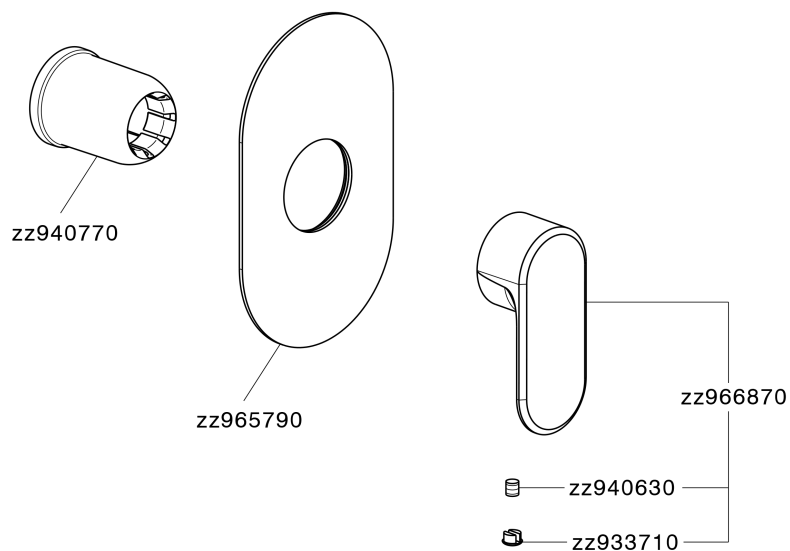

## Exposed part for concealed S.L. shower valve LEVITY\_LY003000

MODEL **LY003000**

Exposed part for concealed S.L. shower valve, without concealed part, for item ZB005300

### CHARACTERISTICS

Installation **Concealed**  
 Required concealed parts **ZB005300**

## Exposed part for concealed S.L. shower valve LEVITY\_LY003000

LY003000

<https://en.huberitalia.com/exposed-part-for-concealed-s-l-shower-valve-levity-ly003000>

## Concealed single lever shower valve CONCEALED\_ZB005300

MODEL **ZB005300**

Concealed single lever shower valve, 1/2" Concealed shower mixer, without trim kit

AVAILABLE FINISHINGS

**04** 04 Without finishing