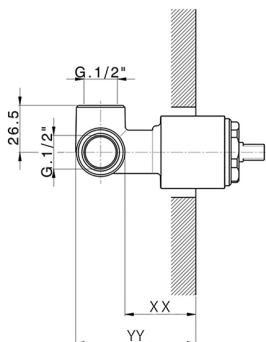

Exposed part for concealed S.L. shower valve LEVITY_LY003000

MODEL **LY003000**

Exposed part for concealed S.L. shower valve, without concealed part, for item ZB005300

AVAILABLE FINISHINGS

-  **21** 21 Chrome
-  **2B** 2B Polished Nickel
-  **2F** 2F Brushed Nickel
-  **40** 40 Matt Black
-  **4Q** 4Q Matt White

CHARACTERISTICS

Installation **Concealed**
 Required concealed parts **ZB005300**

Exposed part for concealed S.L. shower valve LEVITY_LY003000

LY003000

<https://en.huberitalia.com/exposed-part-for-concealed-s-l-shower-valve-levity-ly003000>

Concealed single lever shower valve CONCEALED_ZB005300

MODEL **ZB005300**

Concealed single lever shower valve, 1/2" Concealed shower mixer, without trim kit

AVAILABLE FINISHINGS

04 04 Without finishing

CHARACTERISTICS

Installation	Concealed
Cartridge Spare Parts	ZZ94035000
35 mm Cartridge	
Concealed	1

Piastra/Plate/Plaque/Platte/Placa
 2-3mm: XX 27-47 YY 54-74
 10mm: XX 16-40 YY 43-68

2026-04-09