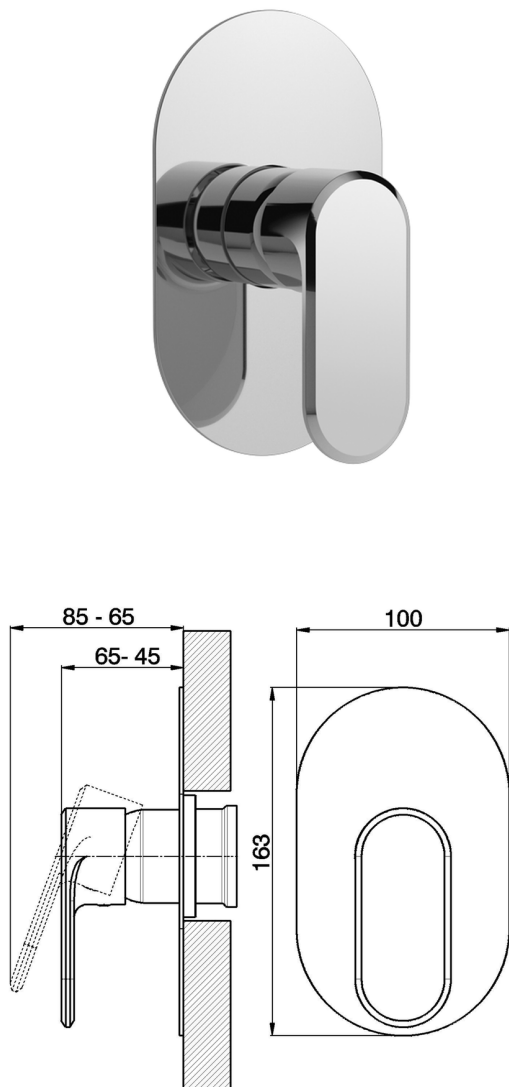

Exposed part for concealed S.L. shower valve LEVITY_LY003000

MODEL **LY003000**

Exposed part for concealed S.L. shower valve, without concealed part, for item ZB005300

AVAILABLE FINISHINGS

-  **21** 21 Chrome
-  **2B** 2B Polished Nickel
-  **2F** 2F Brushed Nickel
-  **40** 40 Matt Black
-  **4Q** 4Q Matt White

CHARACTERISTICS

Installation **Concealed**
 Required concealed parts **ZB005300**

Exposed part for concealed S.L. shower valve LEVITY_LY003000

LY003000

<https://en.huberitalia.com/exposed-part-for-concealed-s-l-shower-valve-levity-ly003000>

Concealed single lever shower valve CONCEALED_ZB005300

MODEL **ZB005300**

Concealed single lever shower valve, 1/2" Concealed shower mixer, without trim kit

AVAILABLE FINISHINGS

 **04** 04 Without finishing

CHARACTERISTICS

Installation	Concealed
Cartridge Spare Parts	ZZ94035000
35 mm Cartridge	
Concealed	1

Piastra/Plate/Plaque/Platte/Placa
 2-3mm: XX 27-47 YY 54-74
 10mm: XX 16-40 YY 43-68

2026-04-29