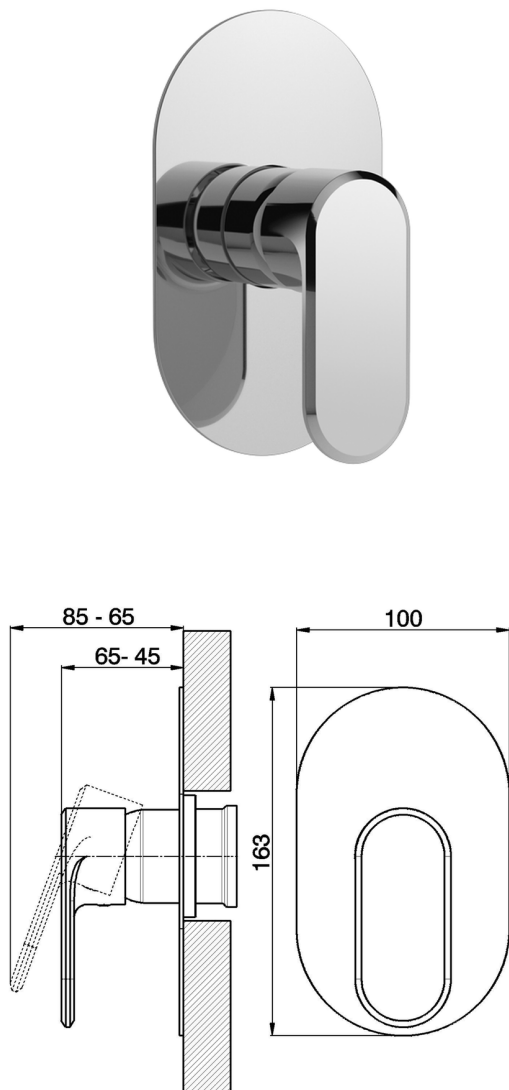

Exposed part for concealed S.L. shower valve LEVITY_LY003000

MODEL **LY003000**

Exposed part for concealed S.L. shower valve, without concealed part, for item ZB005300

AVAILABLE FINISHINGS

-  **21** 21 Chrome
-  **2B** 2B Polished Nickel
-  **2F** 2F Brushed Nickel
-  **40** 40 Matt Black
-  **4Q** 4Q Matt White

CHARACTERISTICS

Installation **Concealed**
 Required concealed parts **ZB005300**

Exposed part for concealed S.L. shower valve LEVITY_LY003000

LY003000

<https://en.huberitalia.com/exposed-part-for-concealed-s-l-shower-valve-levity-ly003000>

Concealed single lever shower valve CONCEALED_ZB005300

MODEL **ZB005300**

Concealed single lever shower valve, 1/2" Concealed shower mixer, without trim kit

AVAILABLE FINISHINGS

04 04 Without finishing

CHARACTERISTICS

Installation	Concealed
Cartridge Spare Parts	ZZ94035000
35 mm Cartridge	
Concealed	1

Piastra/Plate/Plaque/Platte/Placa
 2-3mm: XX 27-47 YY 54-74
 10mm: XX 16-40 YY 43-68

2026-04-09