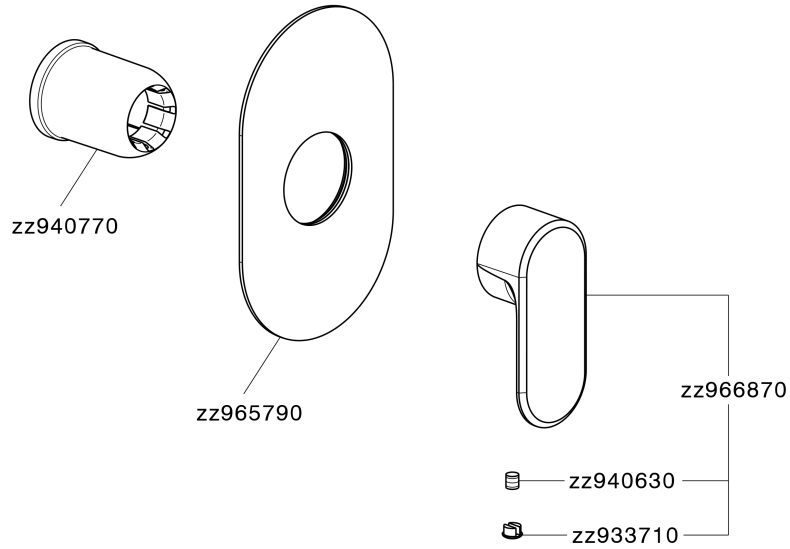

Exposed part for concealed S.L. shower valve LEVITY_LY003000

MODEL **LY003000**

Exposed part for concealed S.L. shower valve, without concealed part, for item ZB005300

AVAILABLE FINISHINGS

-  **21** 21 Chrome
-  **2B** 2B Polished Nickel
-  **2F** 2F Brushed Nickel
-  **40** 40 Matt Black
-  **4Q** 4Q Matt White

CHARACTERISTICS

Installation **Concealed**
 Required concealed parts **ZB005300**

Exposed part for concealed S.L. shower valve LEVITY_LY003000

LY003000

<https://en.huberitalia.com/exposed-part-for-concealed-s-l-shower-valve-levity-ly003000>

Concealed single lever shower valve CONCEALED_ZB005300

MODEL **ZB005300**

Concealed single lever shower valve, 1/2" Concealed shower mixer, without trim kit

AVAILABLE FINISHINGS

 **04** 04 Without finishing

CHARACTERISTICS

Installation	Concealed
Cartridge Spare Parts	ZZ94035000
35 mm Cartridge	
Concealed	1

Piastra/Plate/Plaque/Platte/Placa
 2-3mm: XX 27-47 YY 54-74
 10mm: XX 16-40 YY 43-68

2026-04-29