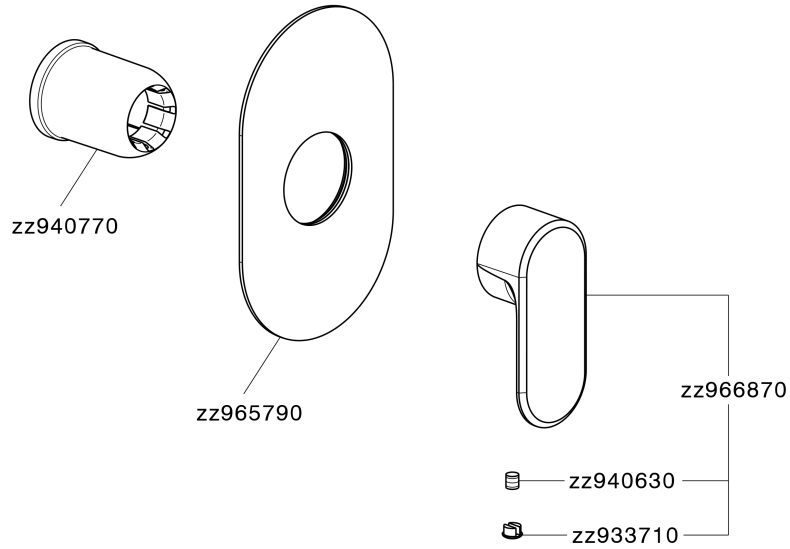

Exposed part for concealed S.L. shower valve LEVITY_LY003000

MODEL **LY003000**

Exposed part for concealed S.L. shower valve, without concealed part, for item ZB005300

AVAILABLE FINISHINGS

-  **21** 21 Chrome
-  **2B** 2B Polished Nickel
-  **2F** 2F Brushed Nickel
-  **40** 40 Matt Black
-  **4Q** 4Q Matt White

CHARACTERISTICS

Installation **Concealed**
 Required concealed parts **ZB005300**

Exposed part for concealed S.L. shower valve LEVITY_LY003000

LY003000

<https://en.huberitalia.com/exposed-part-for-concealed-s-l-shower-valve-levity-ly003000>

Concealed single lever shower valve CONCEALED_ZB005300

MODEL **ZB005300**

Concealed single lever shower valve, 1/2" Concealed shower mixer, without trim kit

AVAILABLE FINISHINGS

04 04 Without finishing

CHARACTERISTICS

Installation	Concealed
Cartridge Spare Parts	ZZ94035000
35 mm Cartridge	
Concealed	1

Piastra/Plate/Plaque/Platte/Placa
 2-3mm: XX 27-47 YY 54-74
 10mm: XX 16-40 YY 43-68

2026-04-09