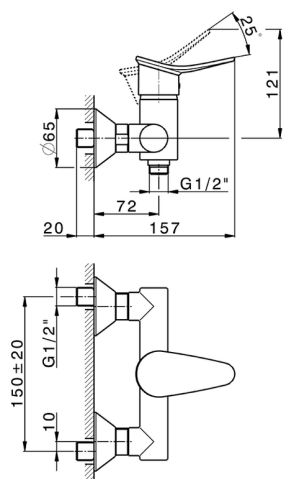

## Single lever shower mixer HARLOCK\_HC000443

MODEL **HC000443**

Single lever shower mixer, without shower set, 1/2" M flexible connection

### CHARACTERISTICS

Cartridge Spare Parts **ZZ95409000**

**35 mm Cartridge**

2024-11-23