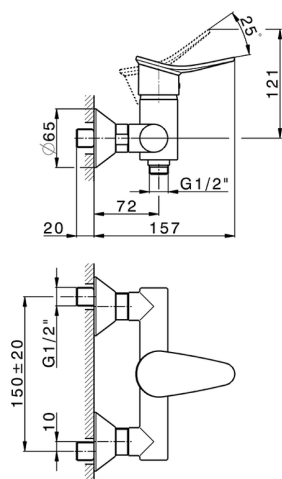

Single lever shower mixer HARLOCK_HC000443

MODEL **HC000443**

Single lever shower mixer, without shower set, 1/2" M flexible connection

AVAILABLE FINISHINGS

-  **21** 21 Chrome
-  **2P** 2P Rose Gold
-  **2Q** 2Q Black Titanium
-  **40** 40 Matt Black
-  **4Q** 4Q Matt White
-  **6T** 6T Chrome/Matt Black

CHARACTERISTICS

Cartridge Spare Parts **ZZ95409000**

35 mm Cartridge

2024-11-23