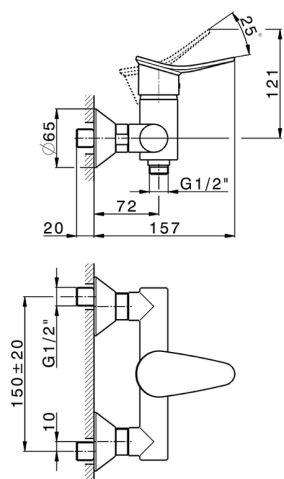

Single lever shower mixer HARLOCK_HC000443

MODEL **HC000443**

Single lever shower mixer, without shower set, 1/2" M flexible connection

AVAILABLE FINISHINGS

-  **21** 21 Chrome
-  **2P** 2P Rose Gold
-  **2Q** 2Q Black Titanium
-  **40** 40 Matt Black
-  **4Q** 4Q Matt White
-  **6T** 6T Chrome/Matt Black

CHARACTERISTICS

Cartridge Spare Parts **ZZ95409000**

35 mm Cartridge

2024-11-24