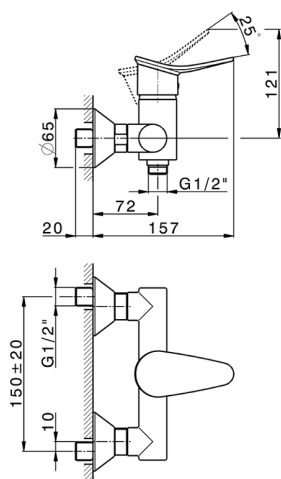

## Single lever shower mixer HARLOCK\_HC000443

MODEL **HC000443**

Single lever shower mixer, without shower set, 1/2" M flexible connection

### CHARACTERISTICS

Cartridge Spare Parts **ZZ95409000**

**35 mm Cartridge**

2024-11-21