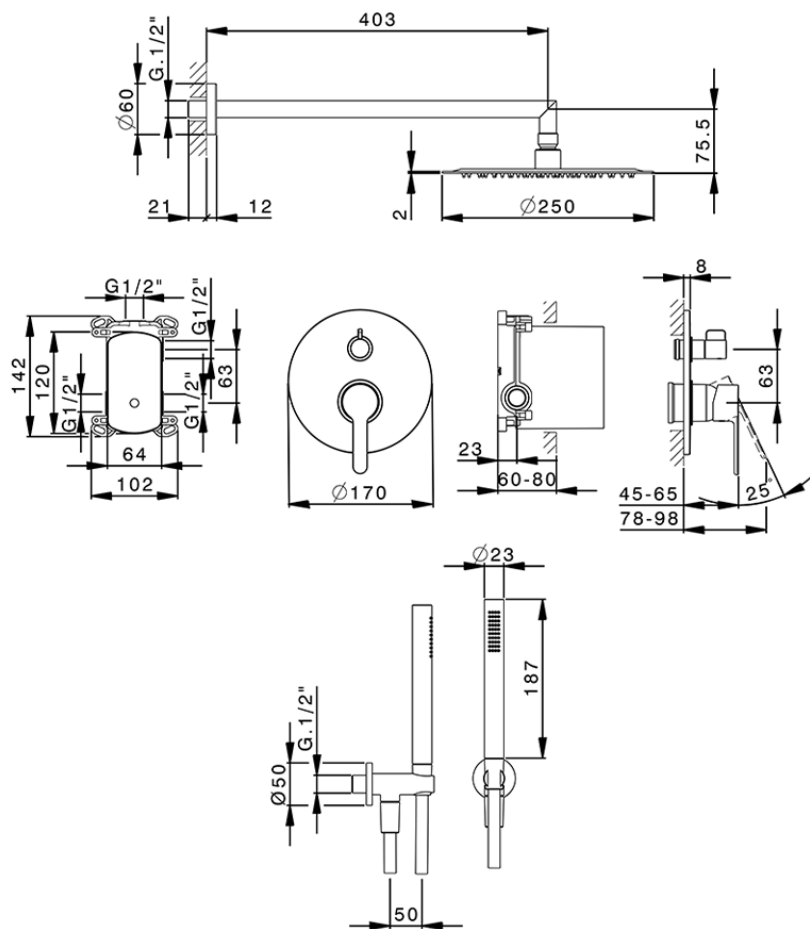

Single Lever concealed shower set H2_H20KM020

H20KM020

<https://en.huberitalia.com/single-lever-concealed-shower-set-h2-h20km020>

2026-06-05