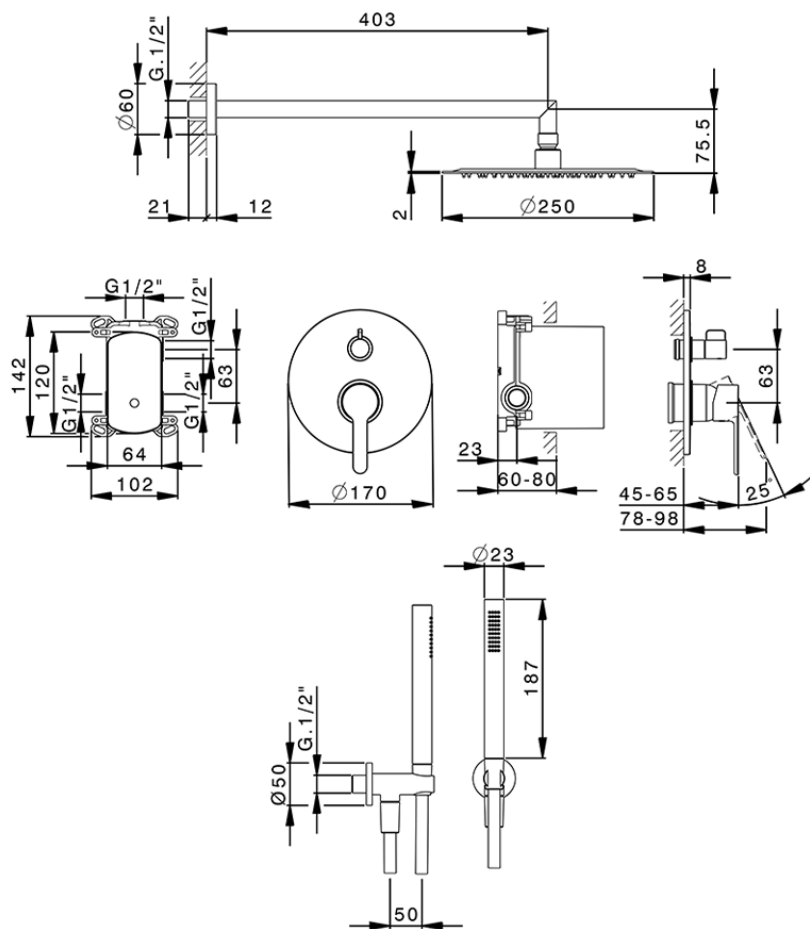

Single Lever concealed shower set H2_H20KM020

H20KM020

<https://en.huberitalia.com/single-lever-concealed-shower-set-h2-h20km020>

2026-04-06