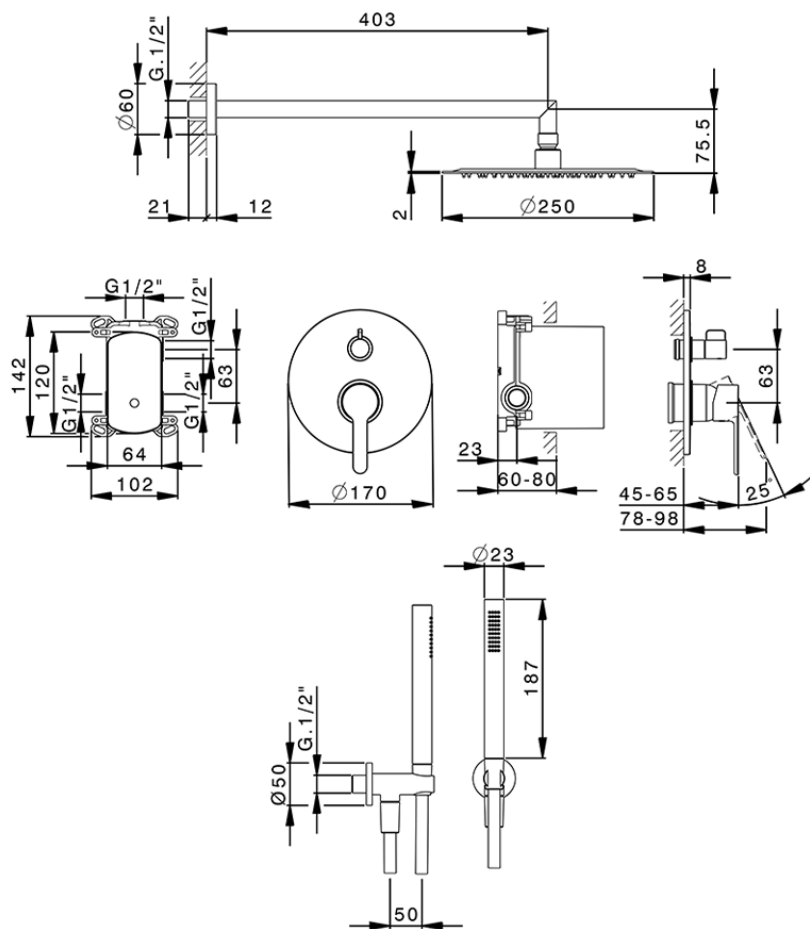

## Single Lever concealed shower set H2\_H20KM020

H20KM020

<https://en.huberitalia.com/single-lever-concealed-shower-set-h2-h20km020>

2026-06-26