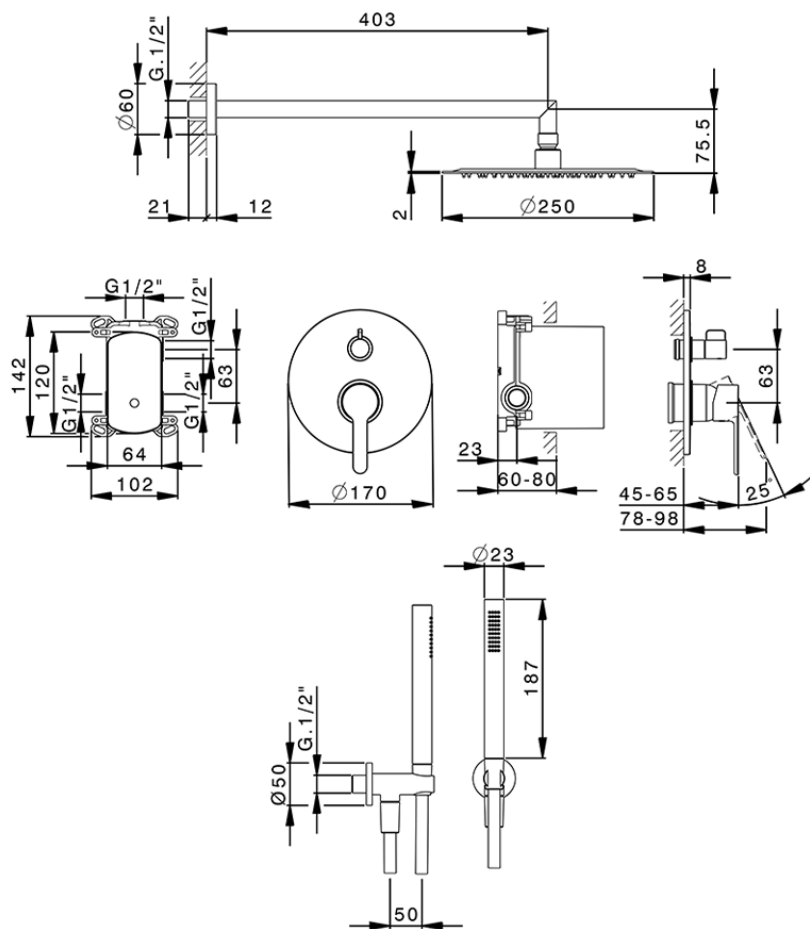

Single Lever concealed shower set H2_H20KM020

H20KM020

<https://en.huberitalia.com/single-lever-concealed-shower-set-h2-h20km020>

2026-04-08