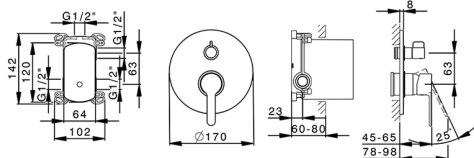

Single Lever concealed shower set H2_H20KM020

MODEL **H20KM020**

Single Lever concealed shower set, 2-Way rotating diverter, wall mounted adjustable handshower bracket, 400 mm shower arm, 250 mm round showerhead 2 mm thick INOX, ABS D.26 mm minimalistic one spray handshower, 1/2" wall elbow, 150 cm smooth SILVERFLEX Flexible Hose

AVAILABLE FINISHINGS

CHARACTERISTICS

Cartridge Spare Parts **ZZ95409000**

35 mm Cartridge

Required concealed parts **ZZ95409000**

35 mm Cartridge

100

DeviaStop

The Huber Devia Stop technology allows to adjust the water flow and to direct it to the selected output point (overhead soaker, hand shower, etc).

2026-04-06