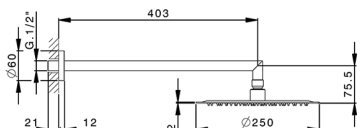

Single Lever concealed shower set H2_H20KM020

MODEL **H20KM020**

Single Lever concealed shower set, 2-Way rotating diverter, wall mounted adjustable handshower bracket, 400 mm shower arm, 250 mm round showerhead 2 mm thick INOX, ABS D.26 mm minimalistic one spray handshower, 1/2" wall elbow, 150 cm smooth SILVERFLEX Flexible Hose

AVAILABLE FINISHINGS

CHARACTERISTICS

Cartridge Spare Parts **ZZ95409000**

35 mm Cartridge

Required concealed parts **ZZ95409000**

35 mm Cartridge

100

DeviaStop

The Huber Devia Stop technology allows to adjust the water flow and to direct it to the selected output point (overhead soaker, hand shower, etc).

2026-04-06