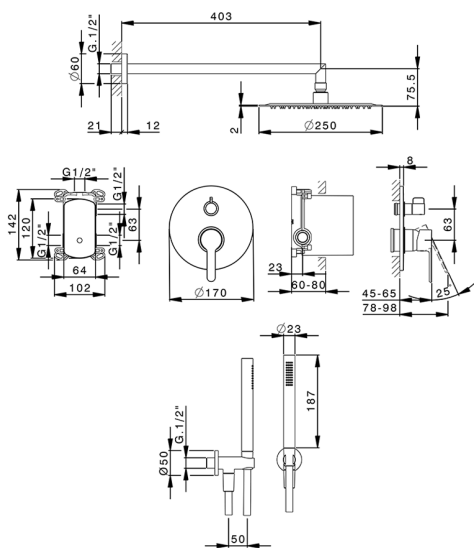

## Single Lever concealed shower set H2\_H20KM020

MODEL **H20KM020**

Single Lever concealed shower set, 2-Way rotating diverter, wall mounted adjustable handshower bracket, 400 mm shower arm, 250 mm round showerhead 2 mm thick INOX, ABS D.26 mm minimalistic one spray handshower, 1/2" wall elbow, 150 cm smooth SILVERFLEX Flexible Hose

AVAILABLE FINISHINGS

**21** 21 Chrome

CHARACTERISTICS

Cartridge Spare Parts **ZZ95409000**

**35 mm Cartridge**

Required concealed parts **ZZ95409000**

**35 mm Cartridge**

**100**

### DeviaStop

The Huber Devia Stop technology allows to adjust the water flow and to direct it to the selected output point (overhead soaker, hand shower, etc).

2026-06-26