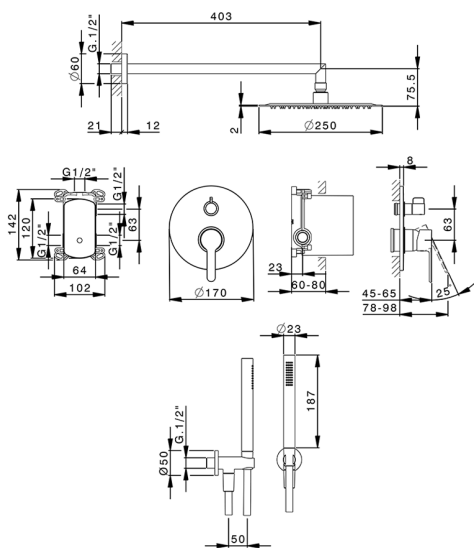

Single Lever concealed shower set H2_H20KM020

MODEL **H20KM020**

Single Lever concealed shower set, 2-Way rotating diverter, wall mounted adjustable handshower bracket, 400 mm shower arm, 250 mm round showerhead 2 mm thick INOX, ABS D.26 mm minimalistic one spray handshower, 1/2" wall elbow, 150 cm smooth SILVERFLEX Flexible Hose

AVAILABLE FINISHINGS

CHARACTERISTICS

Cartridge Spare Parts **ZZ95409000**

35 mm Cartridge

Required concealed parts **ZZ95409000**

35 mm Cartridge

100

DeviaStop

The Huber Devia Stop technology allows to adjust the water flow and to direct it to the selected output point (overhead soaker, hand shower, etc).

2026-06-26