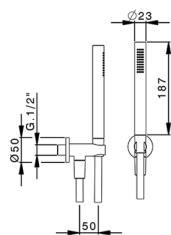

Single Lever concealed shower set H2_H20KM020

MODEL **H20KM020**

Single Lever concealed shower set, 2-Way rotating diverter, wall mounted adjustable handshower bracket, 400 mm shower arm, 250 mm round showerhead 2 mm thick INOX, ABS D.26 mm minimalistic one spray handshower, 1/2" wall elbow, 150 cm smooth SILVERFLEX Flexible Hose

AVAILABLE FINISHINGS

CHARACTERISTICS

Cartridge Spare Parts **ZZ95409000**

35 mm Cartridge

Required concealed parts **ZZ95409000**

35 mm Cartridge

100

DeviaStop

The Huber Devia Stop technology allows to adjust the water flow and to direct it to the selected output point (overhead soaker, hand shower, etc).

2026-04-06