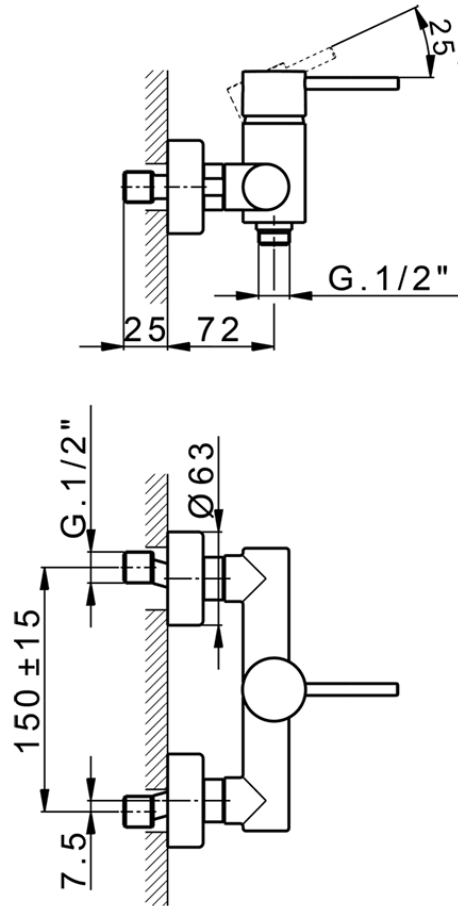

## Single lever shower mixer M32\_MT000440

MT000440

<https://en.huberitalia.com/single-lever-shower-mixer-m32-mt000440>

2024-09-19