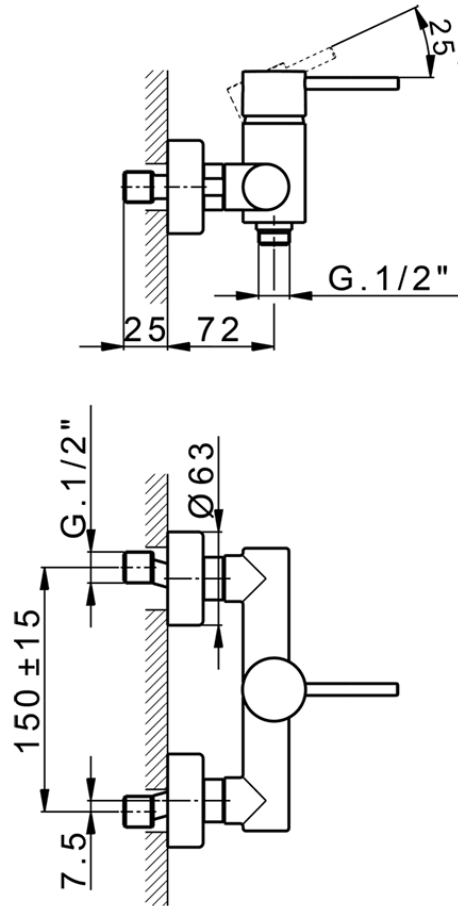

Single lever shower mixer M32_MT000440

MT000440

<https://en.huberitalia.com/single-lever-shower-mixer-m32-mt000440>

2024-09-19