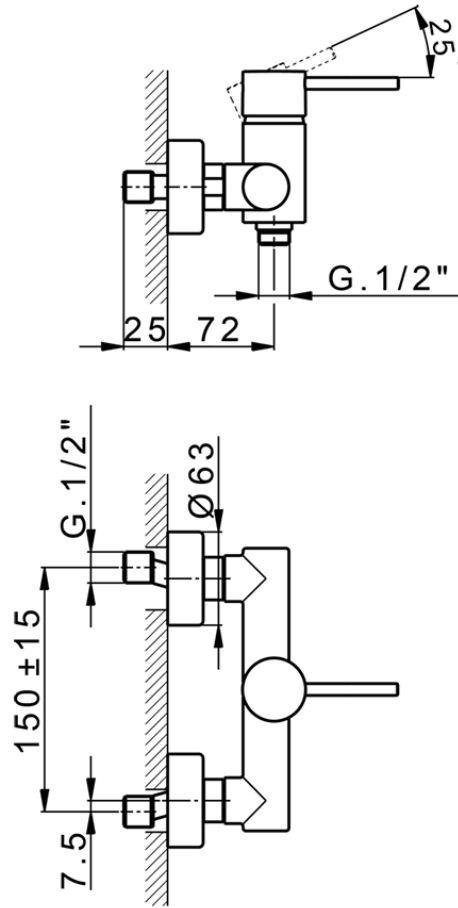

Single lever shower mixer M32_MT000440

MT000440

<https://en.huberitalia.com/single-lever-shower-mixer-m32-mt000440>

2024-09-19