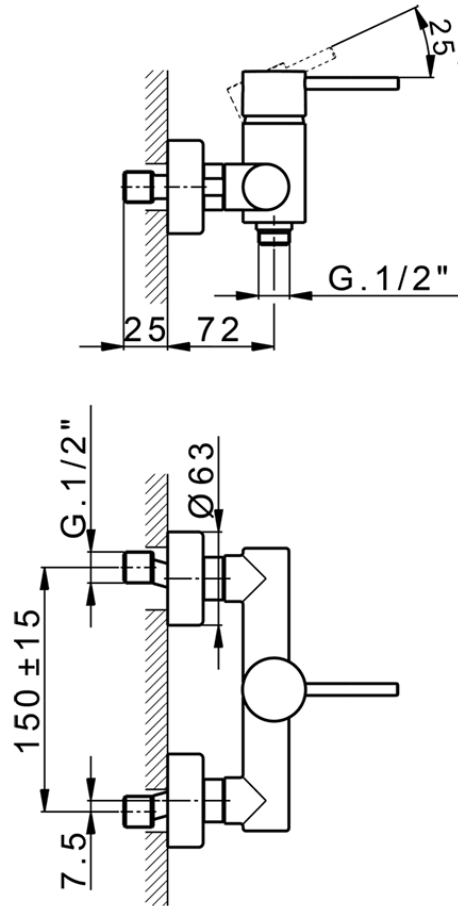

Single lever shower mixer M32_MT000440

MT000440

<https://en.huberitalia.com/single-lever-shower-mixer-m32-mt000440>

2024-09-20