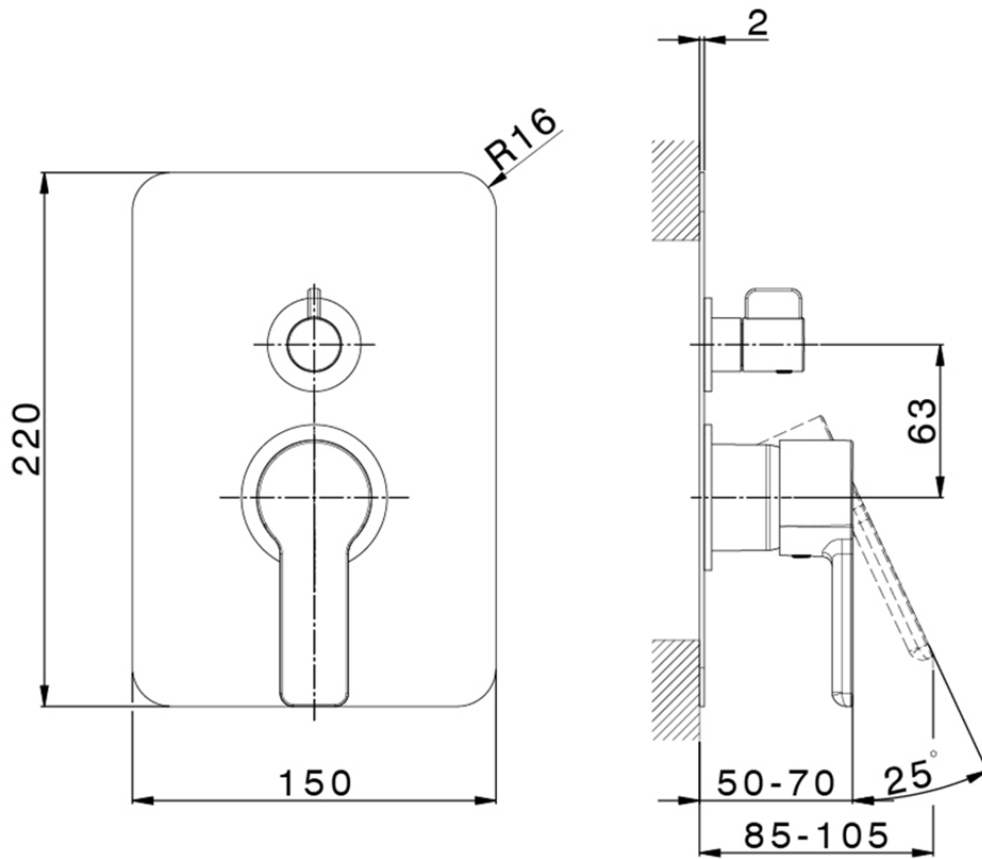

Exposed part for concealed 2-outlet mixer SOFT_SF002300

SF002300

<https://en.huberitalia.com/exposed-part-for-concealed-2-outlet-mixer-soft-sf002300>

Piastra/Plate/Plaque/Platte/Placa

2-3mm: XX 65-85

10mm: XX 60-80