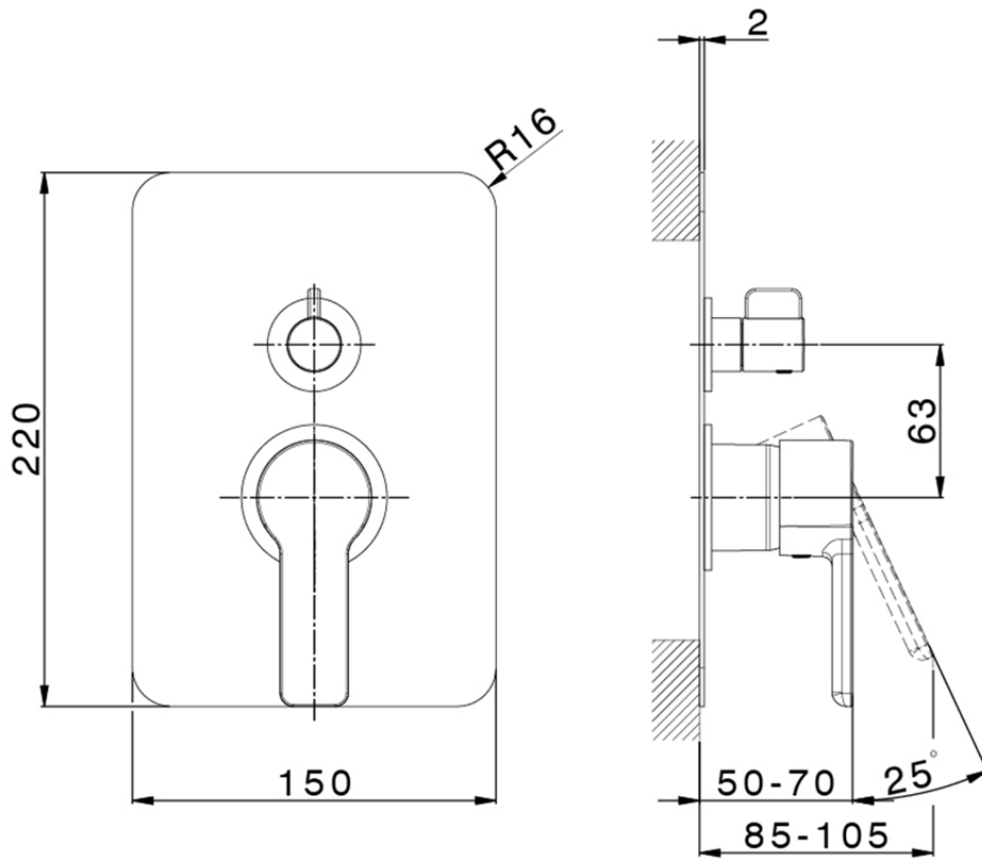

## Exposed part for concealed 2-outlet mixer SOFT\_SF002300

SF002300

<https://en.huberitalia.com/exposed-part-for-concealed-2-outlet-mixer-soft-sf002300>

Piastra/Plate/Plaque/Platte/Placa

2-3mm: XX 65-85

10mm: XX 60-80