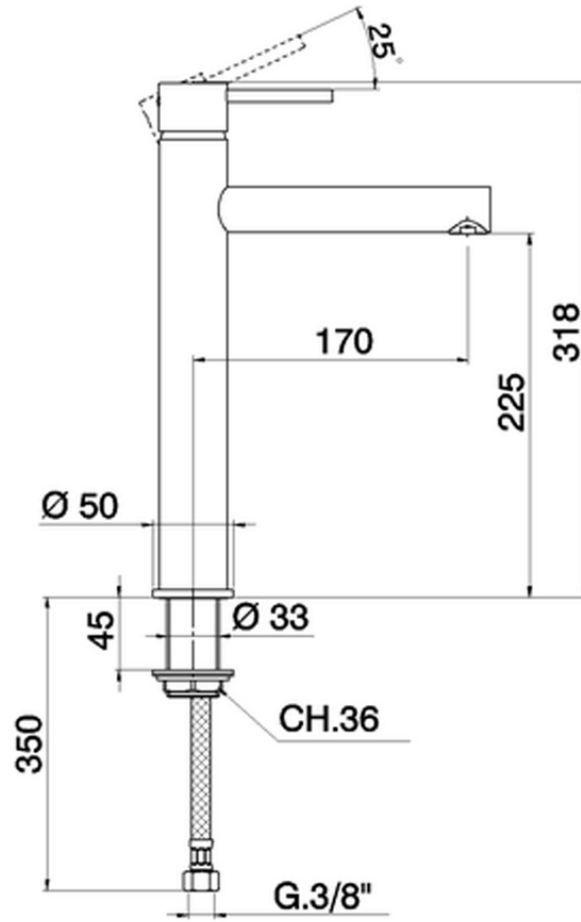

Single lever tall washbasin mixer TRATTO EVO_TV003540

TV003540

<https://en.huberitalia.com/single-lever-tall-washbasin-mixer-tratto-evo-tv003540>

2024-12-18