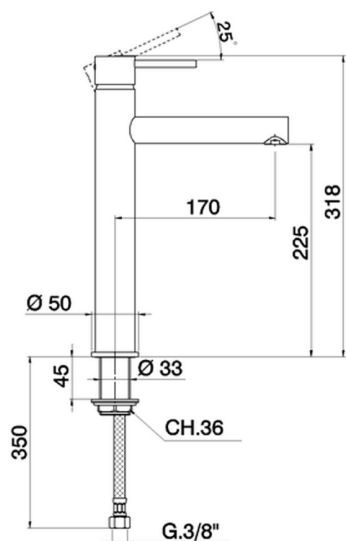

Single lever tall washbasin mixer TRATTO EVO_TV003540

MODEL **TV003540**

Single lever tall washbasin mixer, without automatic pop up waste, G.3/8" Stainless Steel Flexible

AVAILABLE FINISHINGS

CHARACTERISTICS

Cartridge Spare Parts **ZZ95435000**

35 mm Cartridge

EcoStop

EcoStop feature limits water flow to approximately 50% of maximum output with one point of resistance on setting. Push slightly past the middle stop only when full water output is required. This will save water up to 50%.