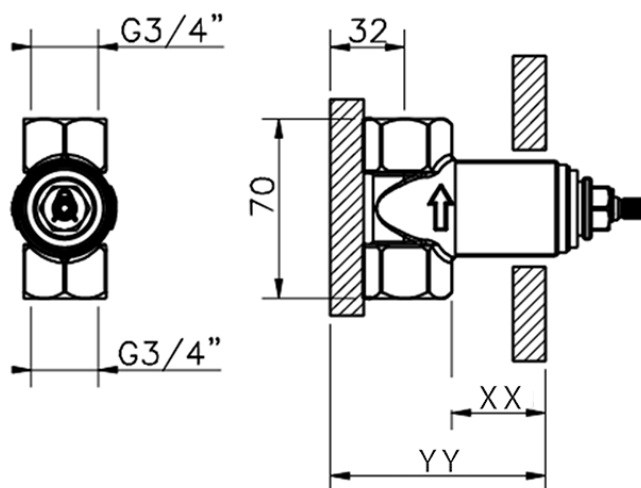

## 3/4" Stopvalve concealed part CONCEALED\_ZB003330

Piastra/Plate/Plaque/Platte/Placa

2-3mm: XX 31-46 YY 80-95

10mm: XX 25-40 YY 76-91

ZB003330

<https://en.huberitalia.com/3-4-stopvalve-concealed-part-concealed-zb003330>