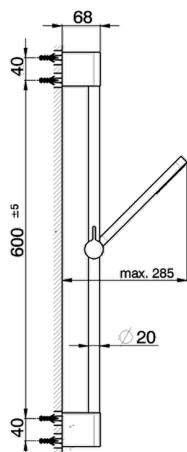

Levity showeret SHOWER_SS010600

MODEL **SS010600**

Showerset, 60 cm sliding rail bar with sliding bracket, ABS minimalistic one spray flat handshower, 150 cm SUPREME smooth flexible hose

AVAILABLE FINISHINGS

CHARACTERISTICS

2024-11-15