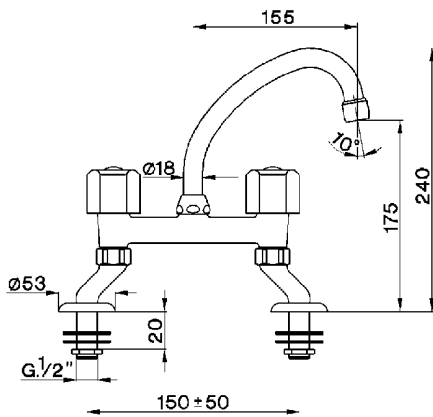

2-holes Washbasin mixer EVA_EV000720

MODEL **EV000720**

2-holes Washbasin mixer, without automatic pop-up waste, without handles, swivel spout

AVAILABLE FINISHINGS

CHARACTERISTICS

2026-05-16