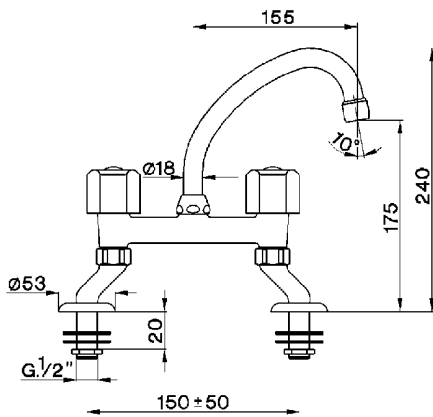

2-holes Washbasin mixer EVA_EV000720

MODEL **EV000720**

2-holes Washbasin mixer, without automatic pop-up waste, without handles, swivel spout

AVAILABLE FINISHINGS

CHARACTERISTICS

2026-06-26