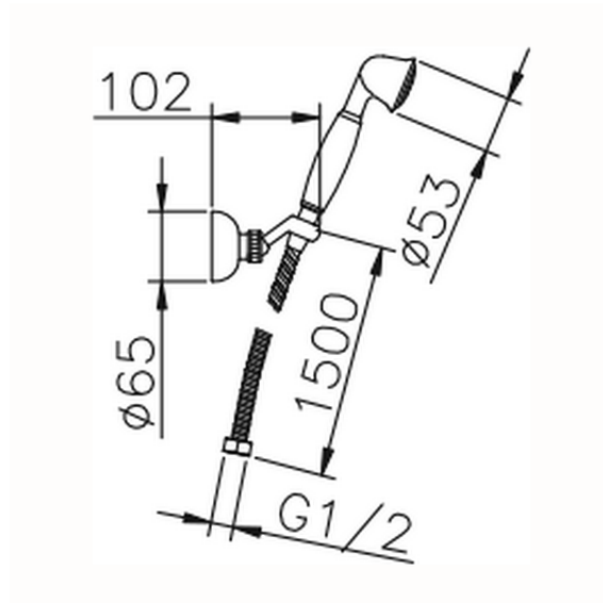

Croisette showerset SHOWER_63.07H.

63.07H.

<https://en.huberitalia.com/croisette-showerset-shower-63-07h>

2026-04-08