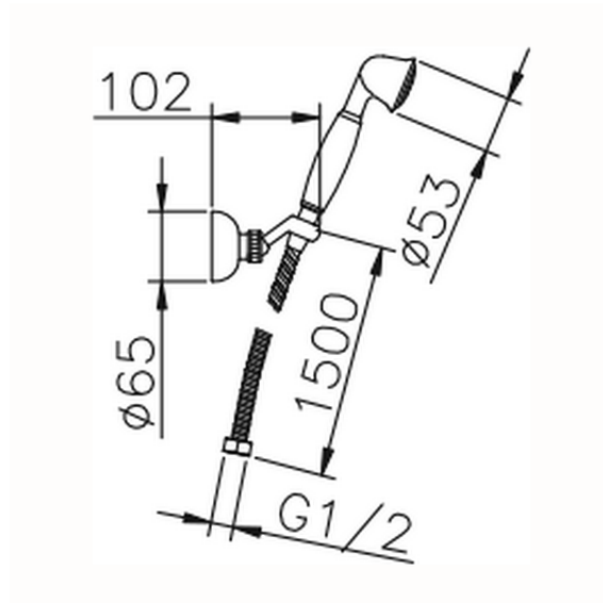

Croisette showerset SHOWER_63.07H.

63.07H.

<https://en.huberitalia.com/croisette-showerset-shower-63-07h>

2026-06-29