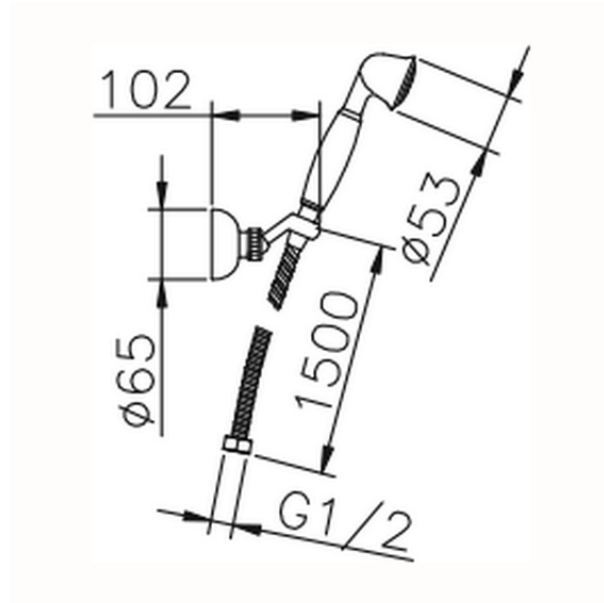

## Croisette showerset SHOWER\_63.07H.

63.07H.

<https://en.huberitalia.com/croisette-showerset-shower-63-07h>

2026-04-30