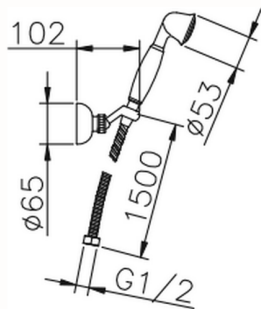

AVAILABLE FINISHINGS

- **AG** AG Antique Gold
- **BA** BA Old Bronze
- **CR** CR Chrome
- **2W** 2W Brushed Gold

CHARACTERISTICS