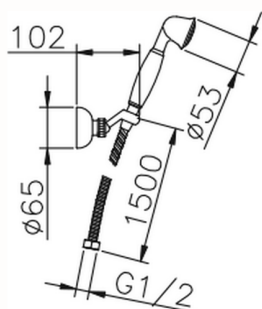

AVAILABLE FINISHINGS

- **AG** AG Antique Gold
- **BA** BA Old Bronze
- **CR** CR Chrome
- **2W** 2W Brushed Gold

CHARACTERISTICS