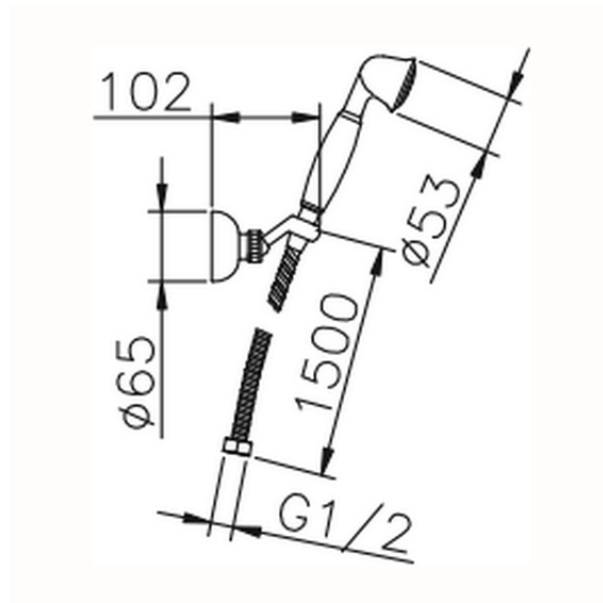

## Croisette showerset SHOWER\_63.07H.

63.07H.

<https://en.huberitalia.com/croisette-showerset-shower-63-07h>

2026-02-04