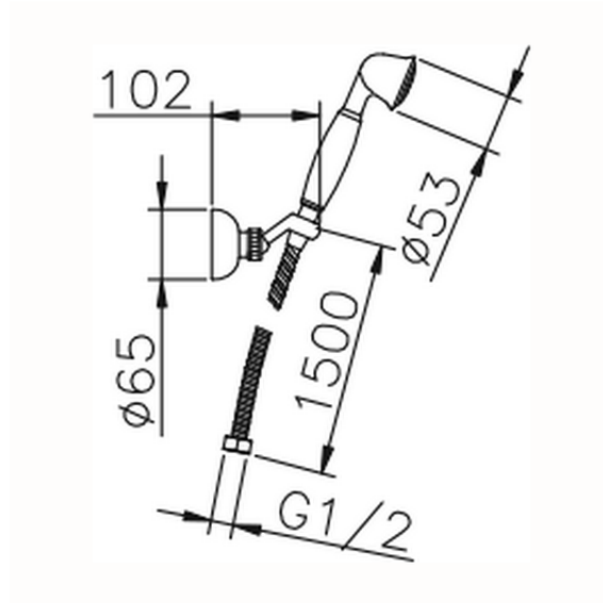

## Croisette showerset SHOWER\_63.07H.

63.07H.

<https://en.huberitalia.com/croisette-showerset-shower-63-07h>

2026-06-08