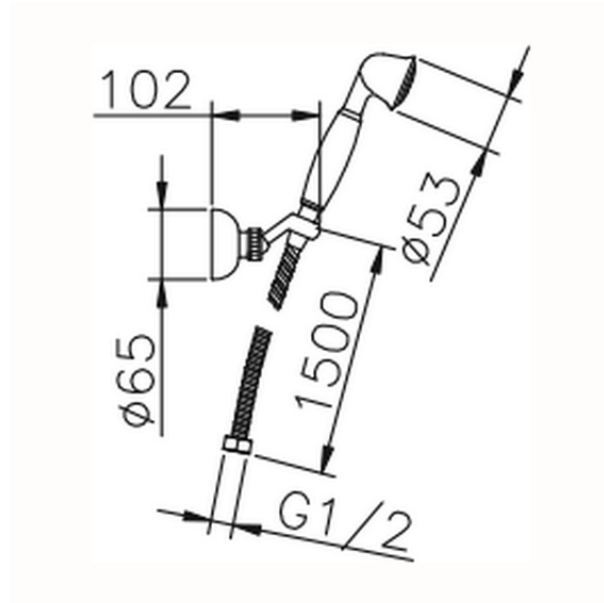

Croisette showerset SHOWER_63.07H.

63.07H.

<https://en.huberitalia.com/croisette-showerset-shower-63-07h>

2026-04-06