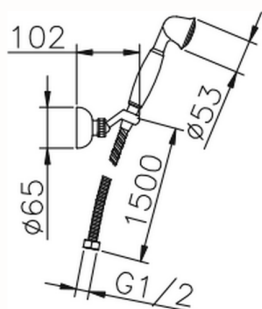

Croisette showerset SHOWER_63.07H.

MODEL **63.07H.**

Croisette showerset, wall mounted adjustable handshower bracket, 53 mm Brass One Spray handshower, 150 cm Brass flexible hose

AVAILABLE FINISHINGS

-  **AG** AG Antique Gold
-  **BA** BA Old Bronze
-  **CR** CR Chrome
-  **2W** 2W Brushed Gold