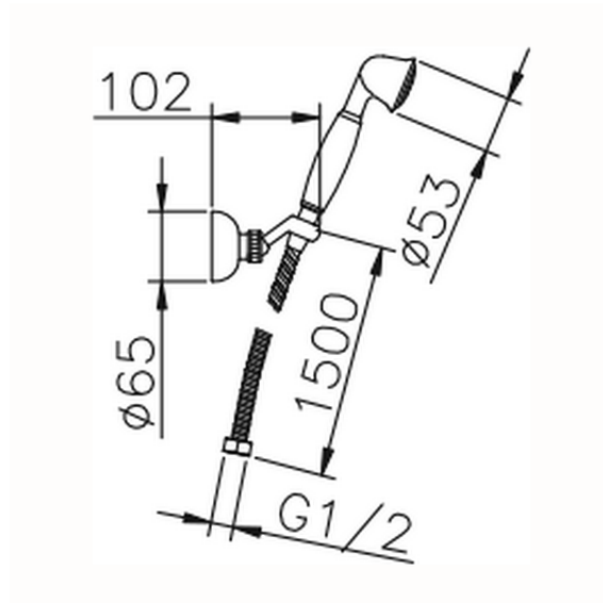

## Croisette showerset SHOWER\_63.07H.

63.07H.

<https://en.huberitalia.com/croisette-showerset-shower-63-07h>

2026-04-28