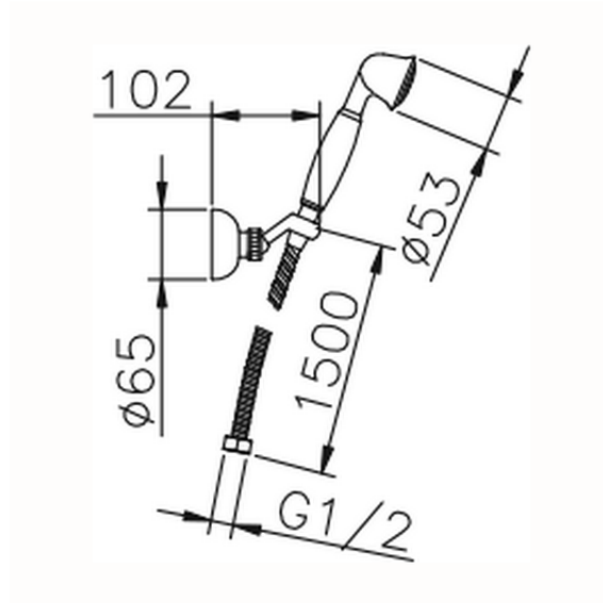

Croisette showerset SHOWER_63.07H.

63.07H.

<https://en.huberitalia.com/croisette-showerset-shower-63-07h>

2026-05-19