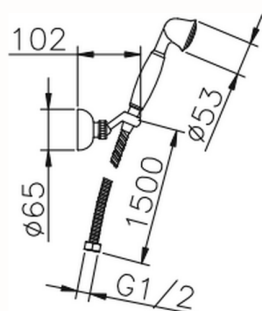

Croisette showerset SHOWER_63.07H.

MODEL **63.07H.**

Croisette showerset, wall mounted adjustable handshower bracket, 53 mm Brass One Spray handshower, 150 cm Brass flexible hose

AVAILABLE FINISHINGS

-  **AG** AG Antique Gold
-  **BA** BA Old Bronze
-  **CR** CR Chrome
-  **2W** 2W Brushed Gold