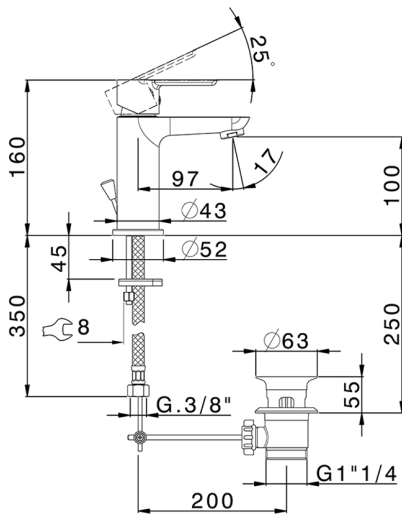

Single lever washbasin mixer

MODEL **ZR000514**

Single lever washbasin mixer, with automatic 1"1/4 automatic pop-up waste, G.3/8" stainless steel flexible hoses

AVAILABLE FINISHINGS

21 21 Chrome

CHARACTERISTICS

Cartridge Spare Parts **ZZ99750000**

35 mm Cartridge

2024-12-22