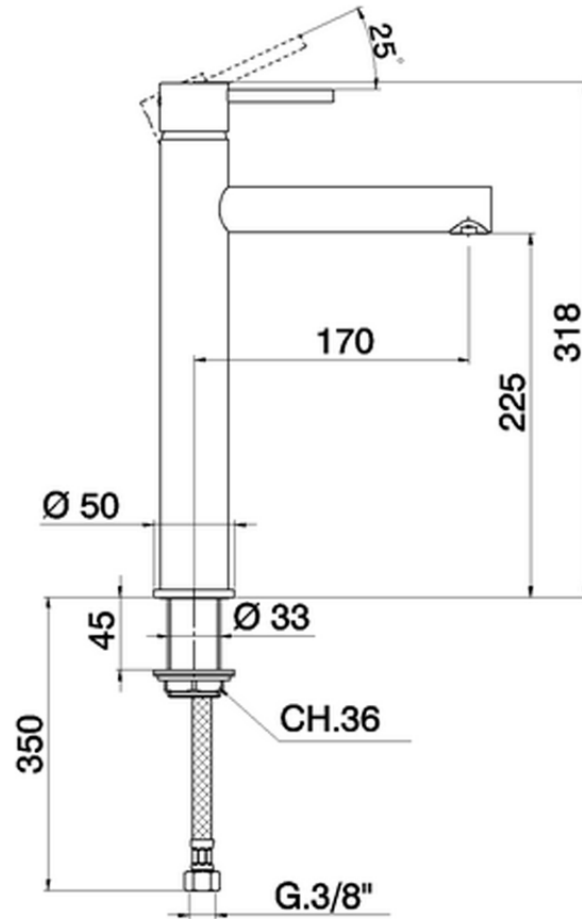

Single lever tall washbasin mixer TRATTO EVO_TV003540

TV003540

<https://en.huberitalia.com/single-lever-tall-washbasin-mixer-tratto-evo-tv003540>

2024-11-15