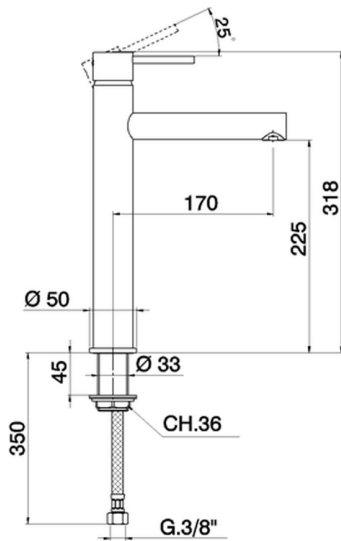

Single lever tall washbasin mixer TRATTO EVO_TV003540

MODEL **TV003540**

Single lever tall washbasin mixer, without automatic pop up waste, G.3/8" Stainless Steel Flexible

AVAILABLE FINISHINGS

CHARACTERISTICS

Cartridge Spare Parts **ZZ95435000**

35 mm Cartridge

EcoStop

EcoStop feature limits water flow to approximately 50% of maximum output with one point of resistance on setting. Push slightly past the middle stop only when full water output is required. This will save water up to 50%.