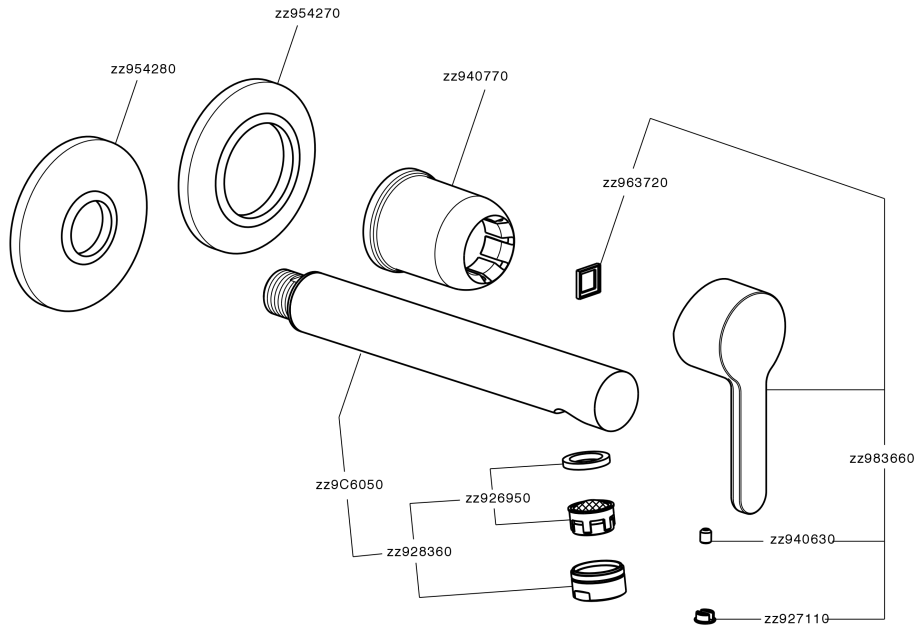

## Exposed part for single lever washbasin valve H2\_H2005512

H2005512

<https://en.huberitalia.com/exposed-part-for-single-lever-washbasin-valve-h2-h2005512>

## Concealed single lever washbasin mixer Easy-Box CONCEALED\_ZB002450

ZB002450

<https://en.huberitalia.com/concealed-single-lever-washbasin-mixer-easy-box-concealed-zb002450>

2026-04-08