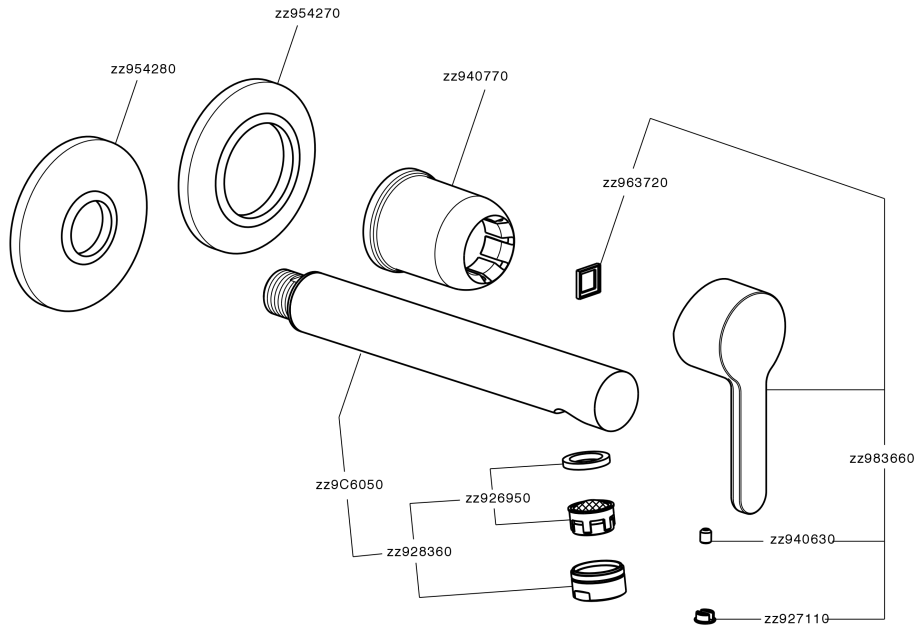

## Exposed part for single lever washbasin valve H2\_H2005512

H2005512

<https://en.huberitalia.com/exposed-part-for-single-lever-washbasin-valve-h2-h2005512>

## Concealed single lever washbasin mixer Easy-Box CONCEALED\_ZB002450

ZB002450

<https://en.huberitalia.com/concealed-single-lever-washbasin-mixer-easy-box-concealed-zb002450>

2026-06-13