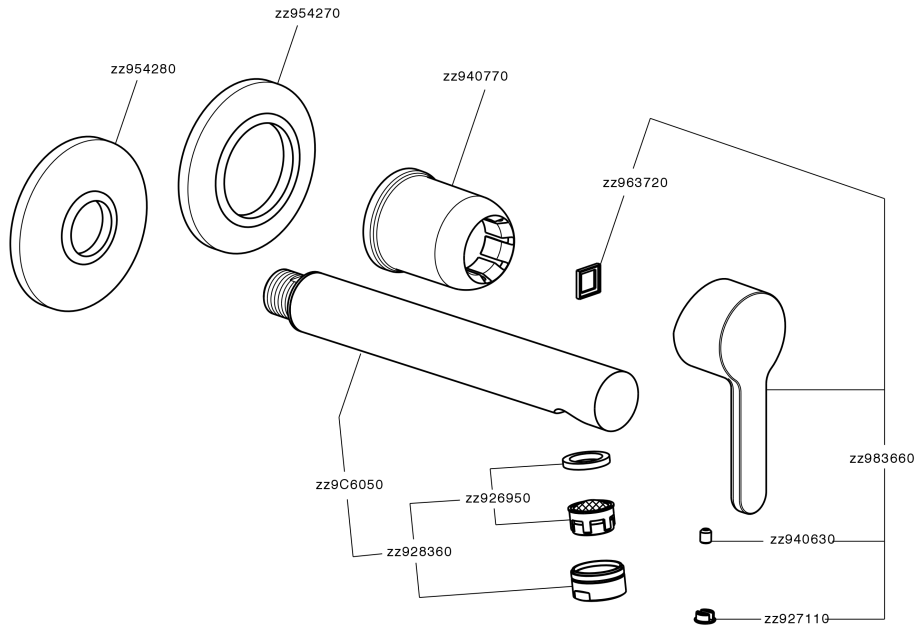

Exposed part for single lever washbasin valve H2_H2005512

H2005512

<https://en.huberitalia.com/exposed-part-for-single-lever-washbasin-valve-h2-h2005512>

Concealed single lever washbasin mixer Easy-Box CONCEALED_ZB002450

ZB002450

<https://en.huberitalia.com/concealed-single-lever-washbasin-mixer-easy-box-concealed-zb002450>

2026-04-28