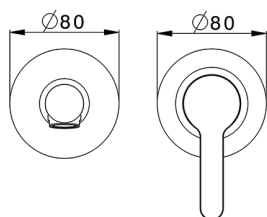

## Exposed part for single lever washbasin valve H2\_H2005512

MODEL **H2005512**

Exposed part for single lever washbasin valve, without concealed part, spout L.250 mm, for item Easy-Box ZB002450 and art. ZB025510

## Exposed part for single lever washbasin valve H2\_H2005512

H2005512

<https://en.huberitalia.com/exposed-part-for-single-lever-washbasin-valve-h2-h2005512>

CHARACTERISTICS

|                        |                   |
|------------------------|-------------------|
| Installation           | <b>Concealed</b>  |
| Cartridge Spare Parts  | <b>ZZ95409000</b> |
| <b>35 mm Cartridge</b> |                   |
| Concealed              | <b>1</b>          |

Piastra/Plate/Plaque/Platte/Placa

2-3mm: XX 56-76

10mm: XX 48-68