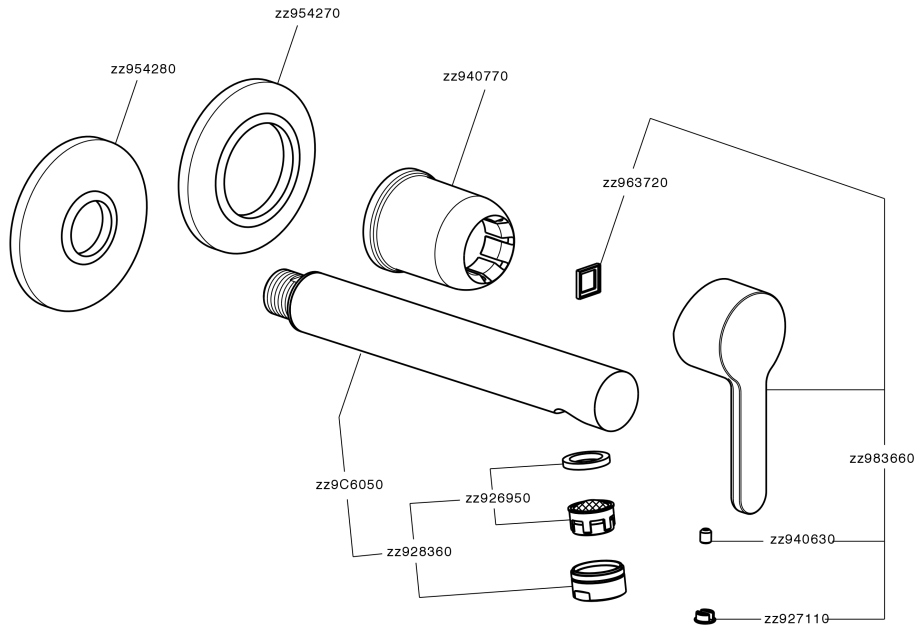

## Exposed part for single lever washbasin valve H2\_H2005512

MODEL **H2005512**

Exposed part for single lever washbasin valve, without concealed part, spout L.250 mm, for item Easy-Box ZB002450 and art. ZB025510

## Exposed part for single lever washbasin valve H2\_H2005512

H2005512

<https://en.huberitalia.com/exposed-part-for-single-lever-washbasin-valve-h2-h2005512>

## Concealed single lever washbasin mixer Easy-Box CONCEALED\_ZB002450

MODEL **ZB002450**

Concealed single lever washbasin mixer  
Easy-Box, with protection guard box, without trim kit

AVAILABLE FINISHINGS

Piastra/Plate/Plaque/Platte/Placa

2-3mm: XX 56-76

10mm: XX 48-68