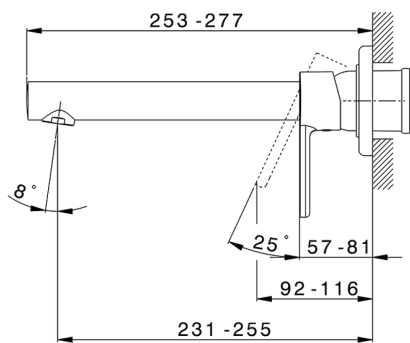

Exposed part for single lever washbasin valve H2_H2005512

MODEL **H2005512**

Exposed part for single lever washbasin valve, without concealed part, spout L.250 mm, for item Easy-Box ZB002450 and art. ZB025510

AVAILABLE FINISHINGS

CHARACTERISTICS

Installation **Concealed**

Required concealed parts **ZB002450**