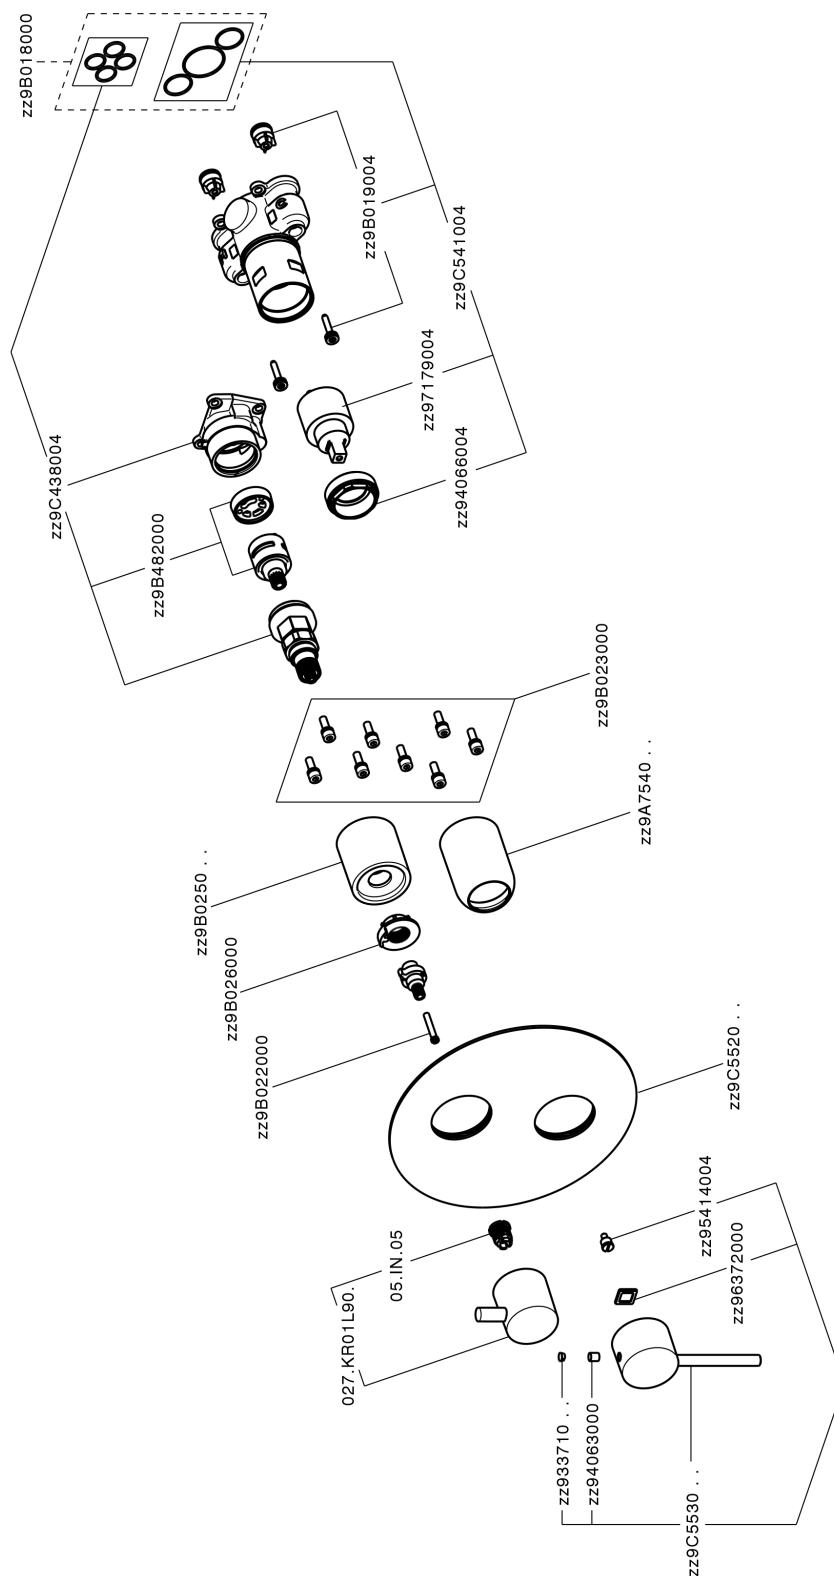

Exposed part for Single Lever One Box Valve TRATTO EVO_TV0BM030

TV0BM030

<https://en.huberitalia.com/exposed-part-for-single-lever-one-box-valve-tratto-evo-tv0bm030>

One Box Universal Concealed Part ONE BOX_ZB00B031

ZB00B031

<https://en.huberitalia.com/one-box-universal-concealed-part-one-box-zb00b031>

One Box Universal Concealed Part ONE BOX_ZB00B030

ZB00B030

<https://en.huberitalia.com/one-box-universal-concealed-part-one-box-zb00b030>