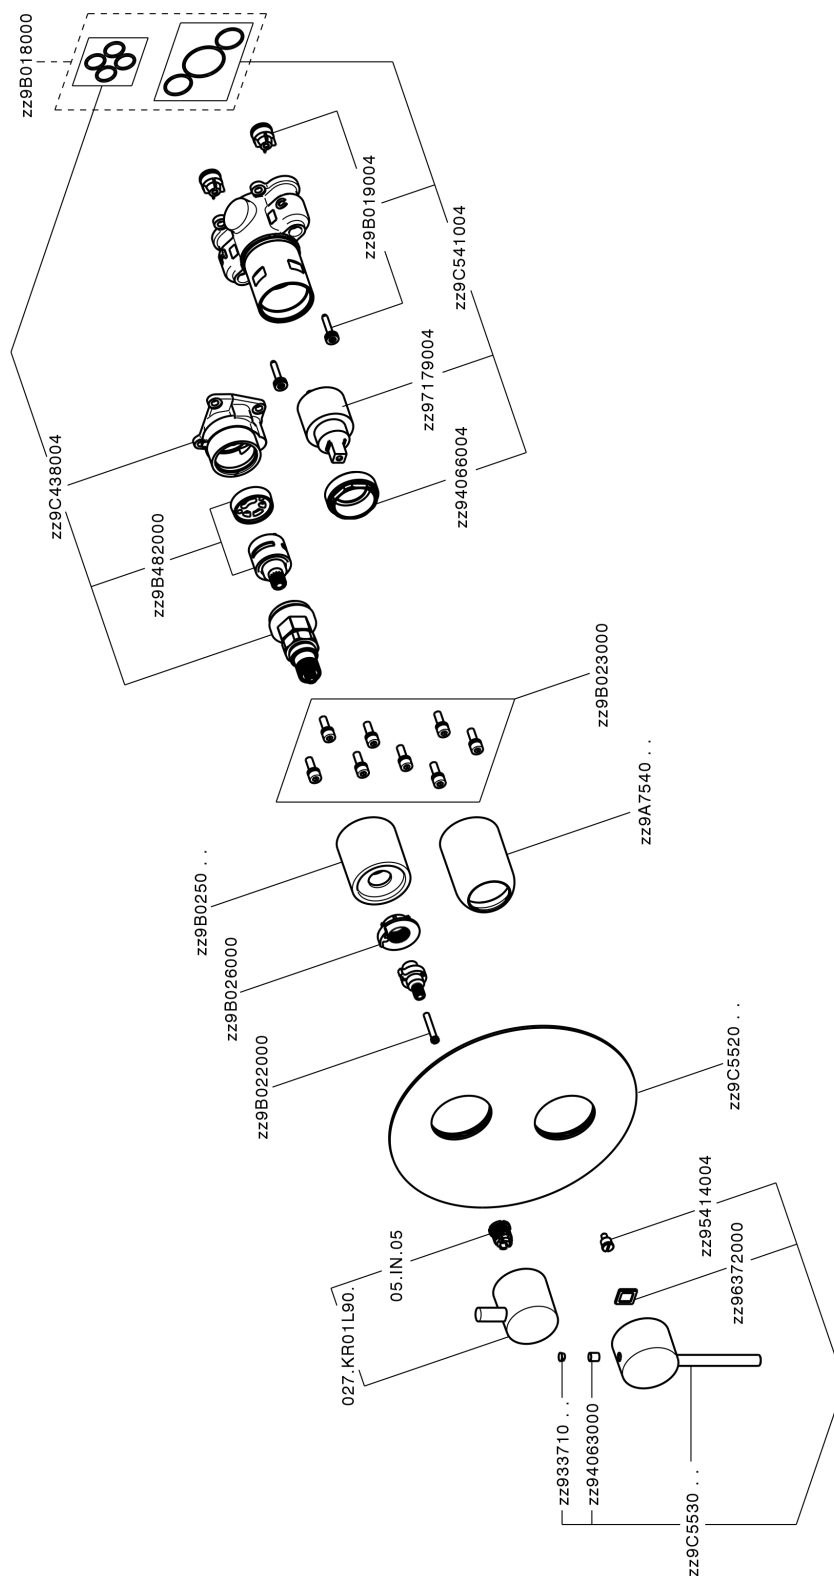

Exposed part for Single Lever One Box Valve TRATTO EVO_TV0BM030

MODEL **TV0BM030**

Exposed part for Single Lever One Box Valve, with 2-3 outlet diverter, Minimum depth of installation: 67 mm, without concealed part, for items ZB00B030-ZB00B031

AVAILABLE FINISHINGS

CHARACTERISTICS

Cartridge Spare Parts **ZZ97179000**

35 mm Cartridge

Installation **Concealed**

Required concealed parts **ZB00B031**

ZB00B030

Exposed part for Single Lever One Box Valve TRATTO EVO_TV0BM030

TV0BM030

<https://en.huberitalia.com/exposed-part-for-single-lever-one-box-valve-tratto-evo-tv0bm030>

One Box Universal Concealed Part ONE BOX_ZB00B031

MODEL **ZB00B031**

One Box Universal Concealed Part, for 1 or 2 or 3 outlet thermostatic or single lever, without trim kit, with noise reducers, with sealing gasket