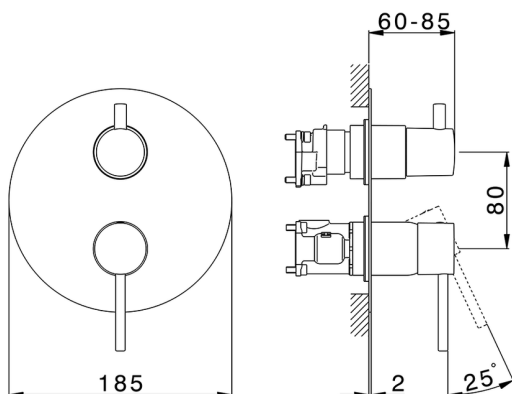

Exposed part for Single Lever One Box Valve TRATTO EVO_TV0BM030

MODEL **TV0BM030**

Exposed part for Single Lever One Box Valve, with 2-3 outlet diverter, Minimum depth of installation: 67 mm, without concealed part, for items ZB00B030-ZB00B031

AVAILABLE FINISHINGS

CHARACTERISTICS

Cartridge Spare Parts **ZZ97179000**

35 mm Cartridge

Installation **Concealed**

Required concealed parts **ZB00B031**

ZB00B030

Exposed part for Single Lever One Box Valve TRATTO EVO_TV0BM030

TV0BM030

<https://en.huberitalia.com/exposed-part-for-single-lever-one-box-valve-tratto-evo-tv0bm030>

One Box Universal Concealed Part ONE BOX_ZB00B031

MODEL **ZB00B031**

One Box Universal Concealed Part, for 1 or 2 or 3 outlet thermostatic or single lever, without trim kit, with noise reducers, with sealing gasket