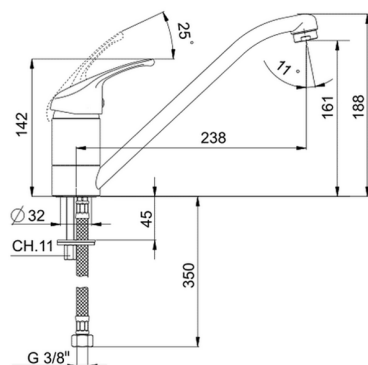

Single lever sink mixer KITCHEN_BC000580

MODEL **BC000580**

Single lever sink mixer, swivel spout, G.3/8" stainless steel flexible hoses

AVAILABLE FINISHINGS

CHARACTERISTICS

Cartridge Spare Parts **ZZ95274000**

40 mm Cartridge

Single lever sink mixer KITCHEN_BC000580

BC000580

<https://en.huberitalia.com/single-lever-sink-mixer-kitchen-bc000580>

2026-05-26