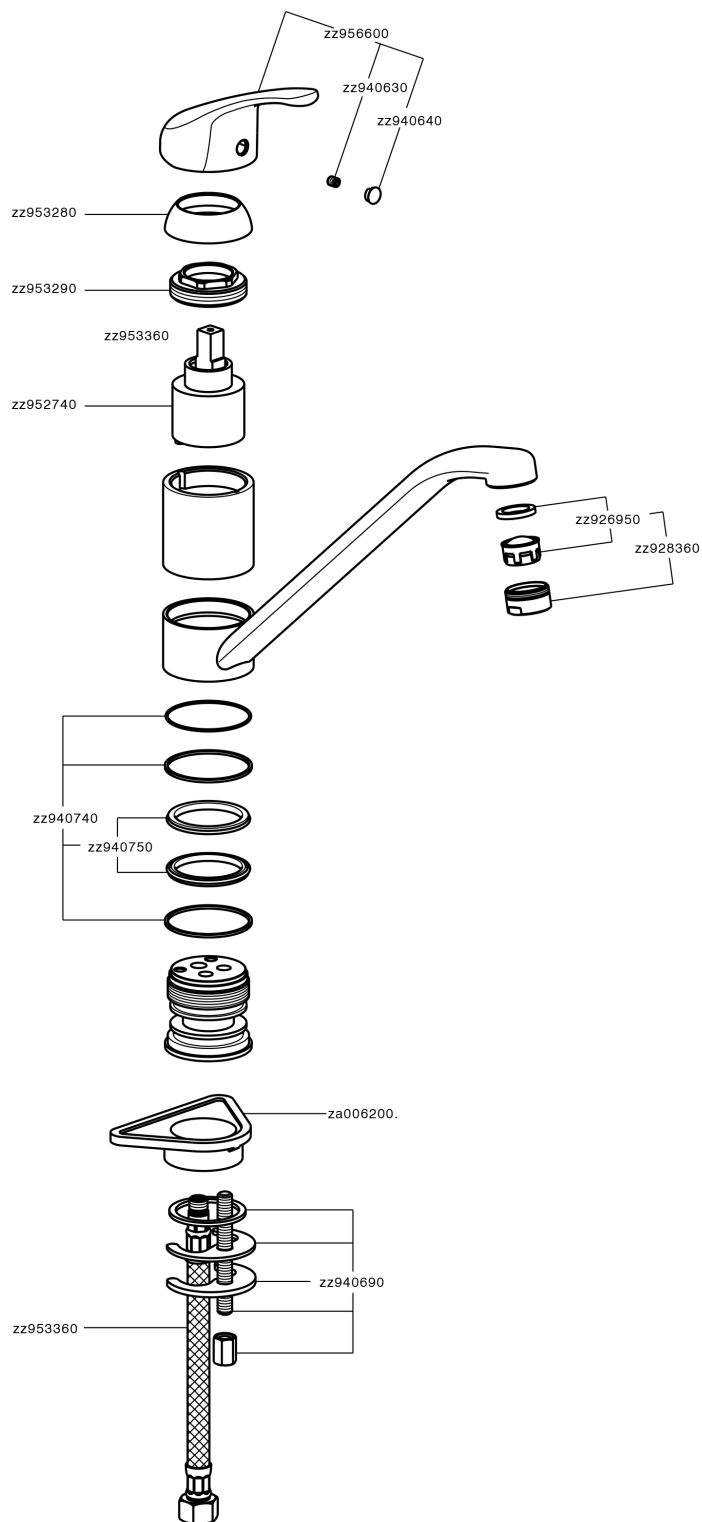

Single lever sink mixer KITCHEN_BC000580

MODEL **BC000580**

Single lever sink mixer, swivel spout, G.3/8" stainless steel flexible hoses

AVAILABLE FINISHINGS

CHARACTERISTICS

Cartridge Spare Parts **ZZ95274000**

40 mm Cartridge

Single lever sink mixer KITCHEN_BC000580

BC000580

<https://en.huberitalia.com/single-lever-sink-mixer-kitchen-bc000580>

2026-04-08