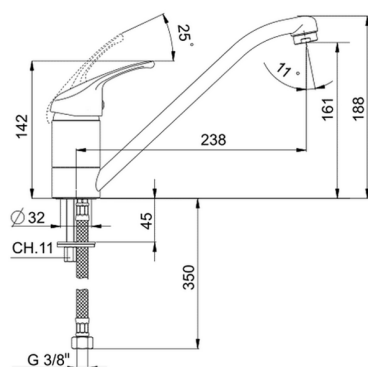

Single lever sink mixer KITCHEN_BC000580

MODEL **BC000580**

Single lever sink mixer, swivel spout, G.3/8" stainless steel flexible hoses

AVAILABLE FINISHINGS

21 21 Chrome

CHARACTERISTICS

Cartridge Spare Parts **ZZ95274000**

40 mm Cartridge

Single lever sink mixer KITCHEN_BC000580

BC000580

<https://en.huberitalia.com/single-lever-sink-mixer-kitchen-bc000580>

2026-06-24