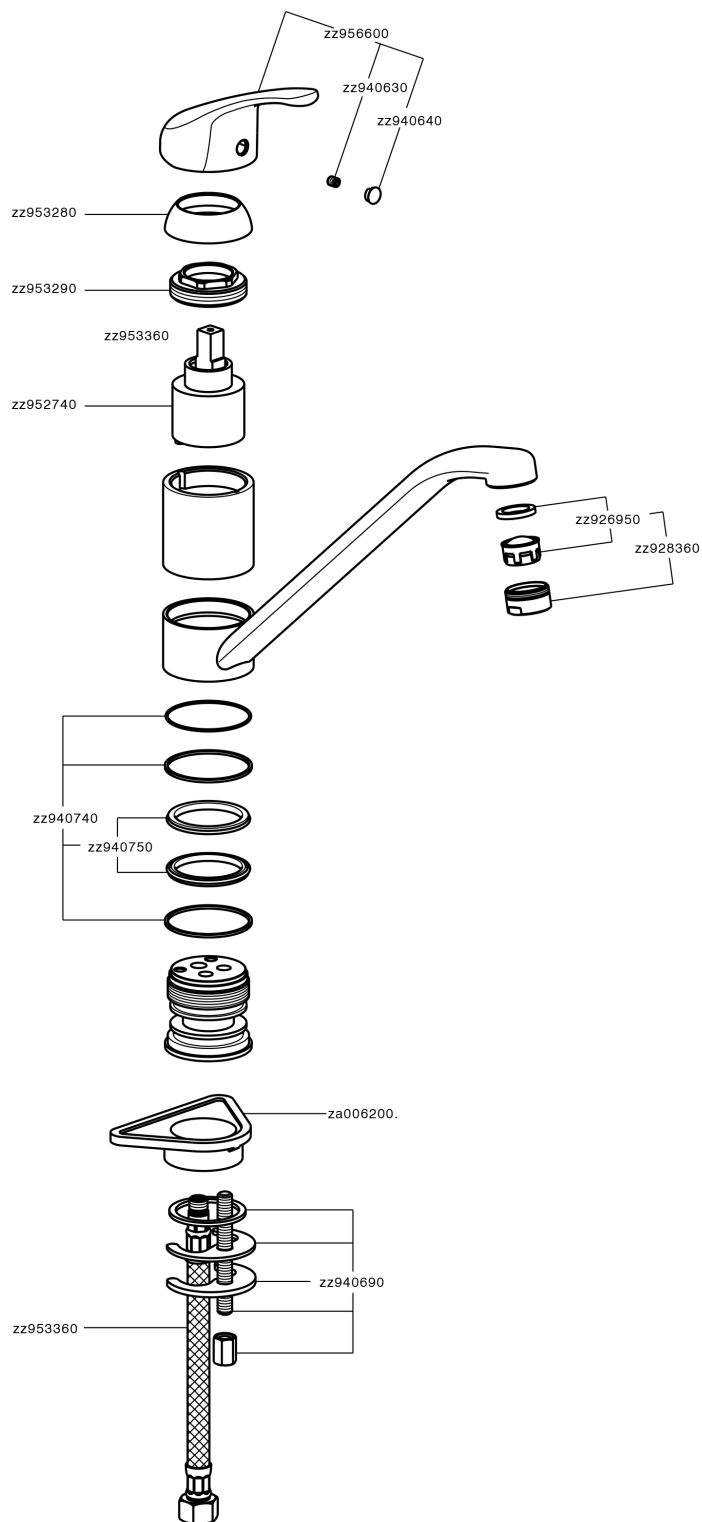

Single lever sink mixer KITCHEN_BC000580

MODEL **BC000580**

Single lever sink mixer, swivel spout, G.3/8" stainless steel flexible hoses

AVAILABLE FINISHINGS

CHARACTERISTICS

Cartridge Spare Parts **ZZ95274000**

40 mm Cartridge

Single lever sink mixer KITCHEN_BC000580

BC000580

<https://en.huberitalia.com/single-lever-sink-mixer-kitchen-bc000580>

2026-05-26