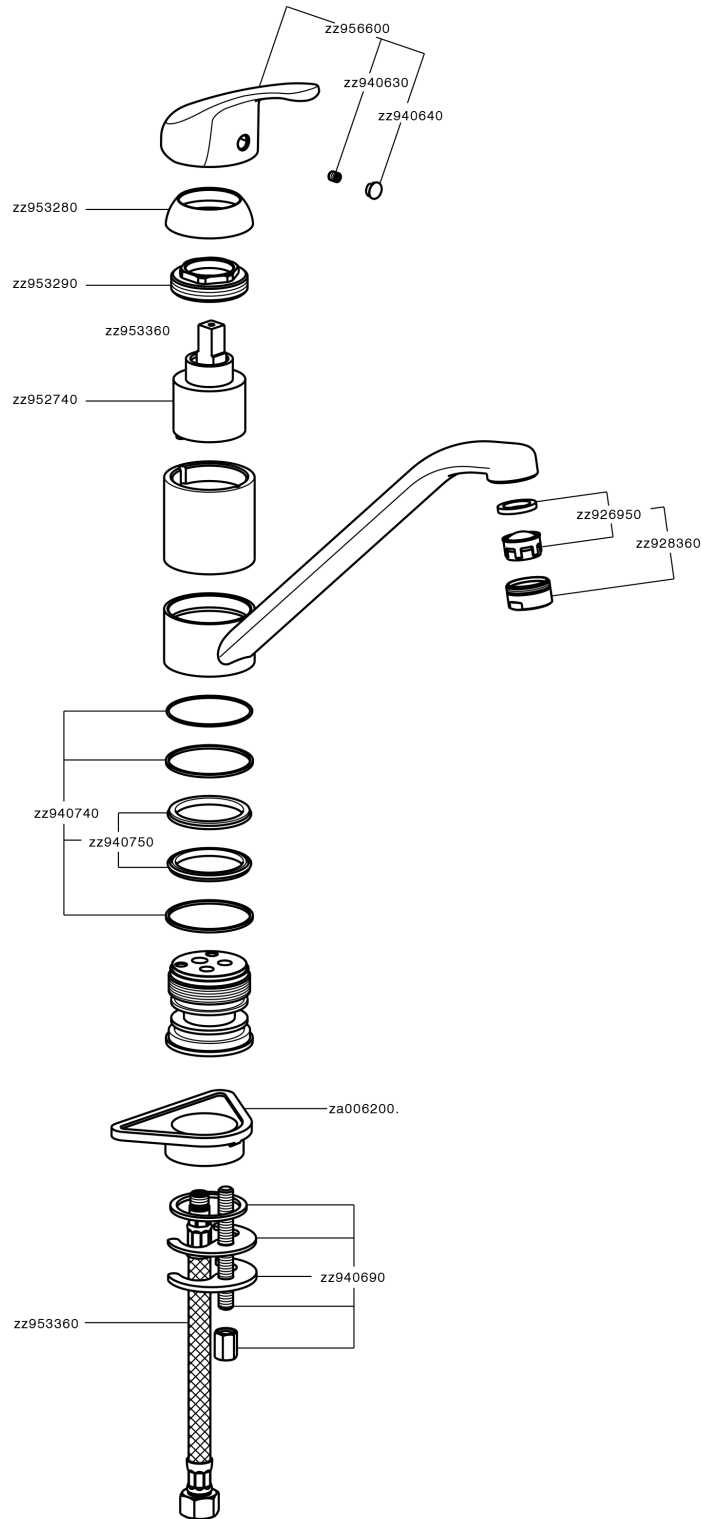

Single lever sink mixer KITCHEN_BC000580

MODEL **BC000580**

Single lever sink mixer, swivel spout, G.3/8" stainless steel flexible hoses

AVAILABLE FINISHINGS

21 21 Chrome

CHARACTERISTICS

Cartridge Spare Parts **ZZ95274000**

40 mm Cartridge

Single lever sink mixer KITCHEN_BC000580

BC000580

<https://en.huberitalia.com/single-lever-sink-mixer-kitchen-bc000580>

2026-06-24