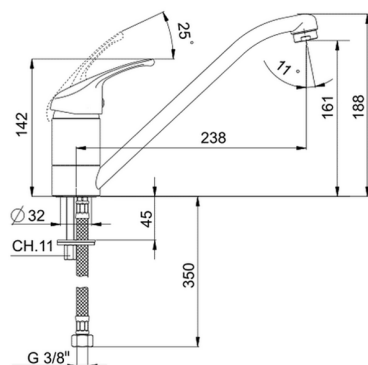

Single lever sink mixer KITCHEN_BC000580

MODEL **BC000580**

Single lever sink mixer, swivel spout, G.3/8" stainless steel flexible hoses

AVAILABLE FINISHINGS

CHARACTERISTICS

Cartridge Spare Parts **ZZ95274000**

40 mm Cartridge

Single lever sink mixer KITCHEN_BC000580

BC000580

<https://en.huberitalia.com/single-lever-sink-mixer-kitchen-bc000580>

2026-04-08