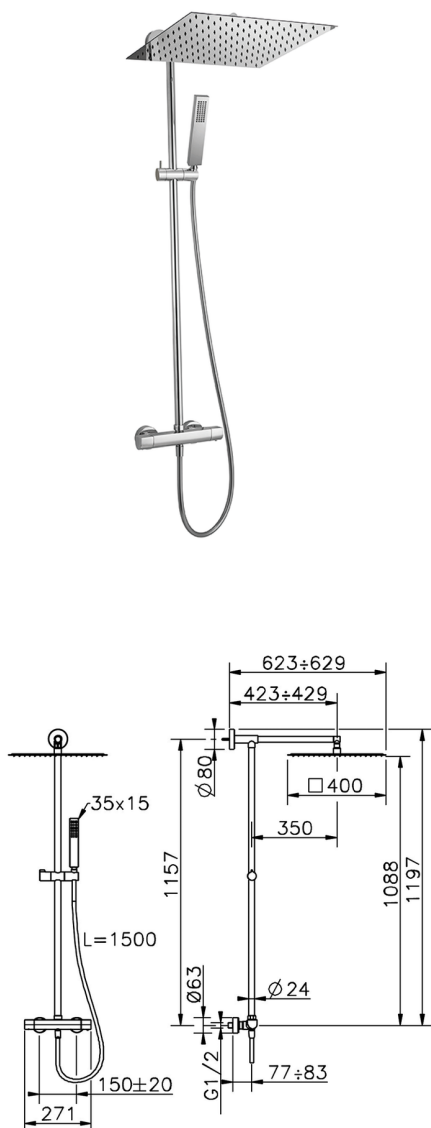

2-function Thermostatic shower set COLUMNS_DCC78030

MODEL **DCC78030**

2-function Thermostatic shower set, 2-outlet devia stop, not adjustable column, sliding shower bracket, 35x15 mm Brass minimalistic one spray handshower, 400x400 mm INOX square showerhead 2 mm thick, 150 cm smooth SUPREME Flexible Hose

AVAILABLE FINISHINGS

CHARACTERISTICS

Cartridge Spare Parts **24.04A.PP**

8x20 Plus P Thermostatic Valve

DeviaStop

The Huber Devia Stop technology allows to adjust the water flow and to direct it to the selected output point (overhead soaker, hand shower, etc).

SafeTouch

The Huber SafeTouch system maintains the mixer body cool to the touch during operation.

Thermostatic

The Huber thermostatic is your personal water manager, helping you to handle, control and save water and energy.