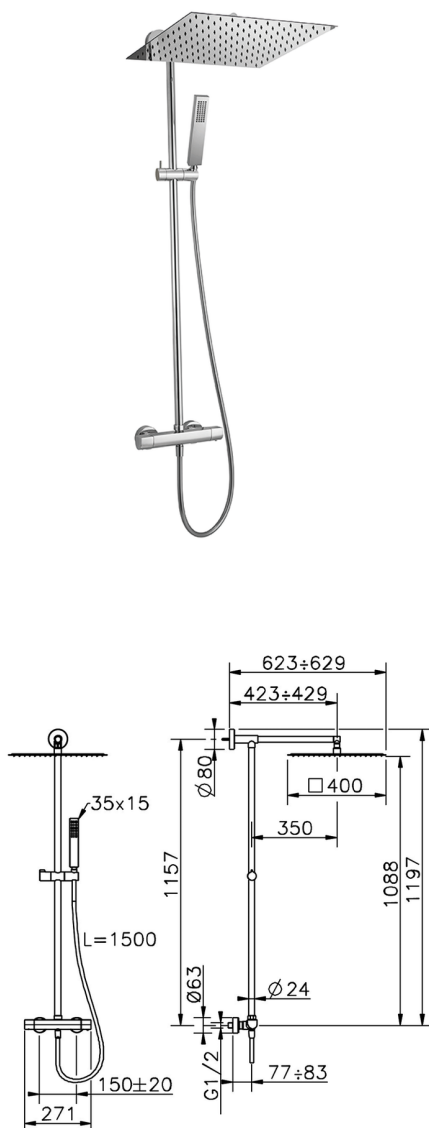

2-function Thermostatic shower set COLUMNS_DCC78030

MODEL **DCC78030**

2-function Thermostatic shower set, 2-outlet devia stop, not adjustable column, sliding shower bracket, 35x15 mm Brass minimalistic one spray handshower, 400x400 mm INOX square showerhead 2 mm thick, 150 cm smooth SUPREME Flexible Hose

AVAILABLE FINISHINGS

CHARACTERISTICS

Cartridge Spare Parts **24.04A.PP**

8x20 Plus P Thermostatic Valve

DeviaStop

The Huber Devia Stop technology allows to adjust the water flow and to direct it to the selected output point (overhead soaker, hand shower, etc).

SafeTouch

The Huber SafeTouch system maintains the mixer body cool to the touch during operation.

Thermostatic

The Huber thermostatic is your personal water manager, helping you to handle, control and save water and energy.