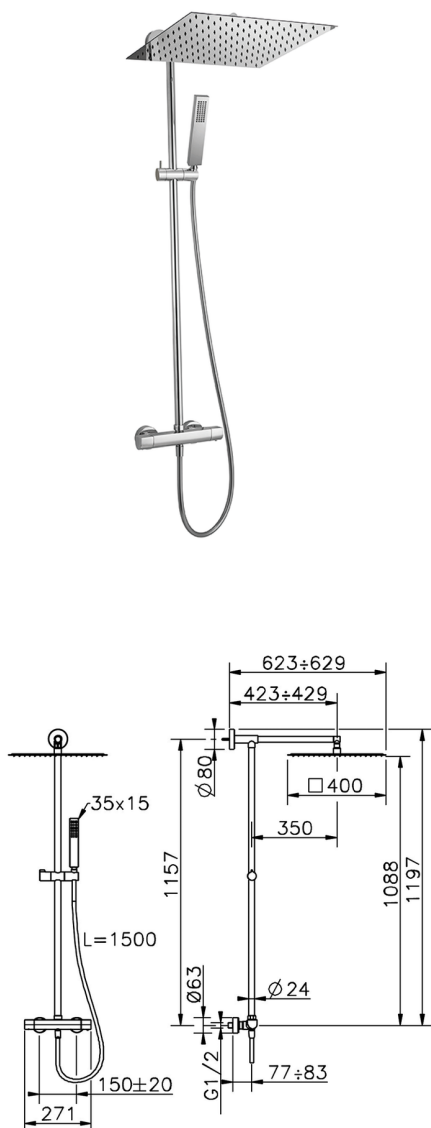

## 2-function Thermostatic shower set COLUMNS\_DCC78030

MODEL **DCC78030**

2-function Thermostatic shower set, 2-outlet devia stop, not adjustable column, sliding shower bracket, 35x15 mm Brass minimalistic one spray handshower, 400x400 mm INOX square showerhead 2 mm thick, 150 cm smooth SUPREME Flexible Hose

AVAILABLE FINISHINGS

CHARACTERISTICS

Cartridge Spare Parts **24.04A.PP**

**8x20 Plus P Thermostatic Valve**

### DeviaStop

The Huber Devia Stop technology allows to adjust the water flow and to direct it to the selected output point (overhead soaker, hand shower, etc).