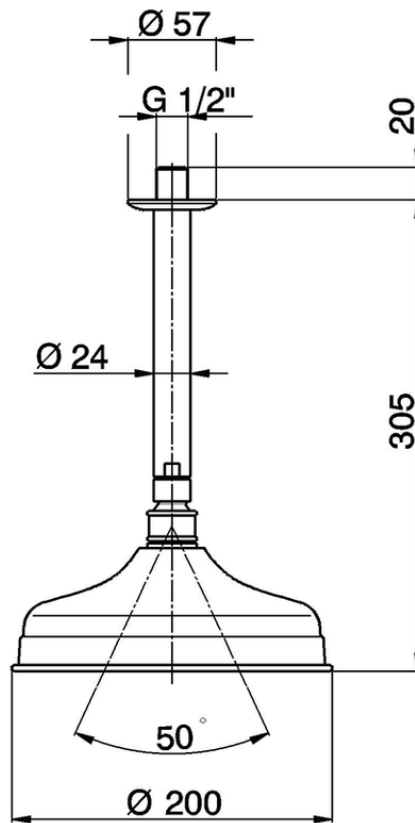

Ceiling shower arm with showerhead SHOWER_SS013410

SS013410

<https://en.huberitalia.com/ceiling-shower-arm-with-showerhead-shower-ss013410>

2026-04-07