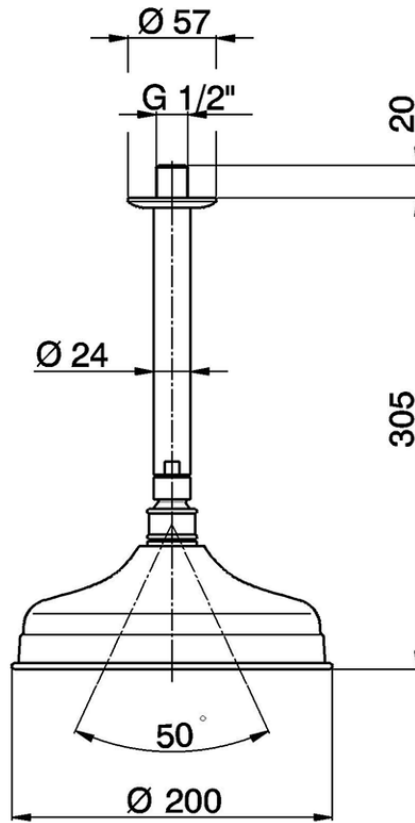

## Ceiling shower arm with showerhead SHOWER\_SS013410

SS013410

<https://en.huberitalia.com/ceiling-shower-arm-with-showerhead-shower-ss013410>

2026-04-30