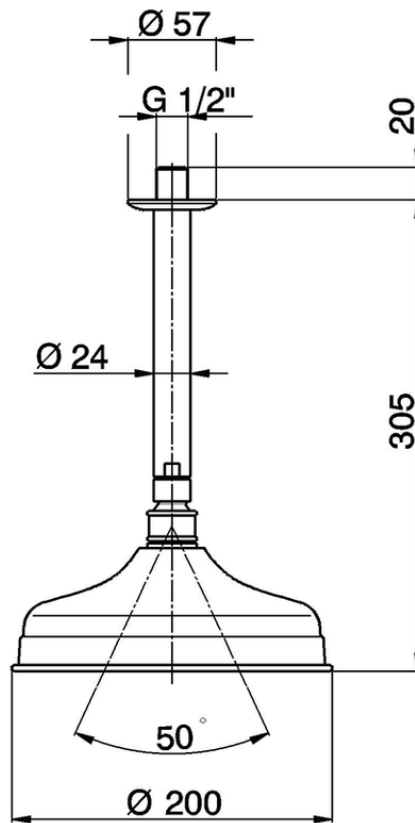

Ceiling shower arm with showerhead SHOWER_SS013410

SS013410

<https://en.huberitalia.com/ceiling-shower-arm-with-showerhead-shower-ss013410>

2026-04-08