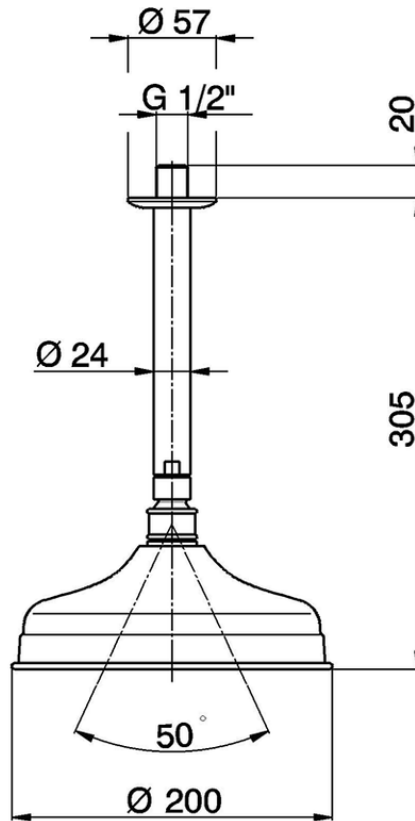

Ceiling shower arm with showerhead SHOWER_SS013410

SS013410

<https://en.huberitalia.com/ceiling-shower-arm-with-showerhead-shower-ss013410>

2026-06-08