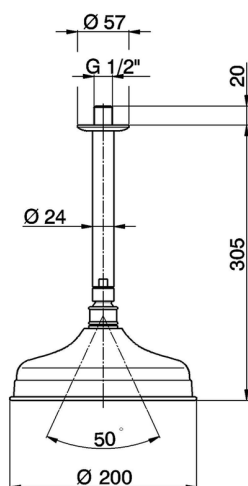

Ceiling shower arm with showerhead SHOWER_SS013410

MODEL **SS013410**

Ceiling shower arm with showerhead, 200 mm round showerhead, 305 mm shower arm

AVAILABLE FINISHINGS

- **21** 21 Chrome
- **24** 24 Gold
- **27** 27 Old Bronze
- **2A** 2A Satin Brushed Nickel
- **26** 26 Old Copper

CHARACTERISTICS

2026-04-08