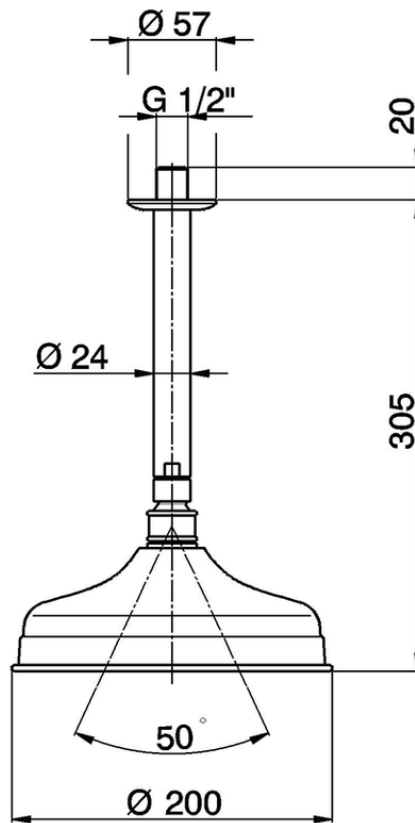

## Ceiling shower arm with showerhead SHOWER\_SS013410

SS013410

<https://en.huberitalia.com/ceiling-shower-arm-with-showerhead-shower-ss013410>

2026-04-07