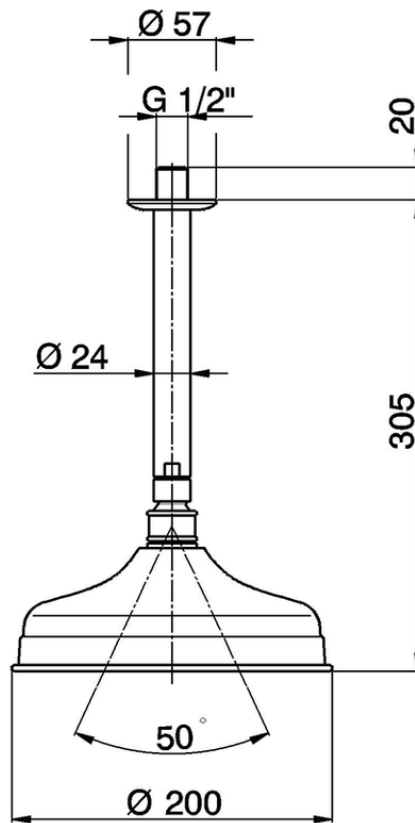

Ceiling shower arm with showerhead SHOWER_SS013410

SS013410

<https://en.huberitalia.com/ceiling-shower-arm-with-showerhead-shower-ss013410>

2026-05-19