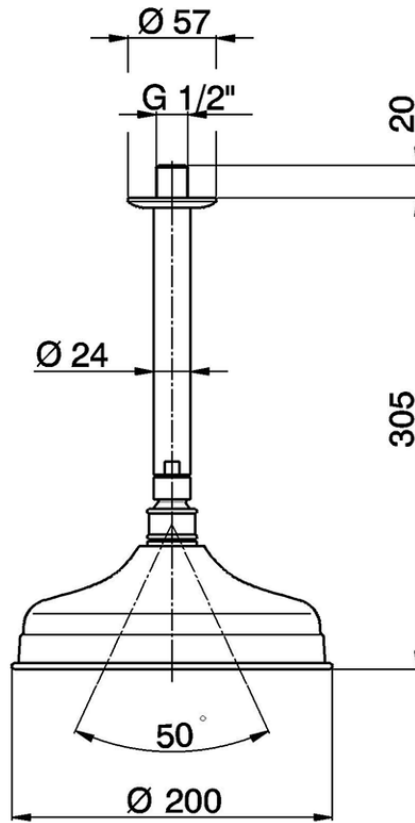

## Ceiling shower arm with showerhead SHOWER\_SS013410

SS013410

<https://en.huberitalia.com/ceiling-shower-arm-with-showerhead-shower-ss013410>

2026-04-28