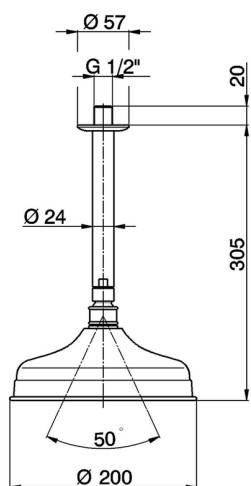

Ceiling shower arm with showerhead SHOWER_SS013410

MODEL **SS013410**

Ceiling shower arm with showerhead, 200 mm round showerhead, 305 mm shower arm

AVAILABLE FINISHINGS

- **21** 21 Chrome
- **24** 24 Gold
- **27** 27 Old Bronze
- **2A** 2A Satin Brushed Nickel
- **26** 26 Old Copper

CHARACTERISTICS

2026-04-28