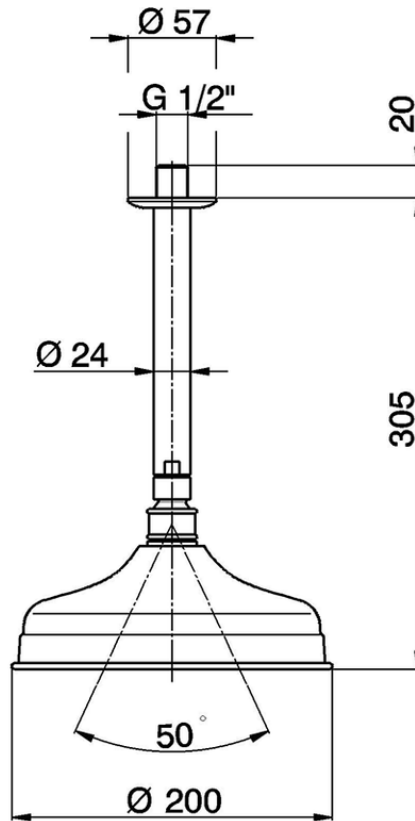

## Ceiling shower arm with showerhead SHOWER\_SS013410

SS013410

<https://en.huberitalia.com/ceiling-shower-arm-with-showerhead-shower-ss013410>

2026-06-09