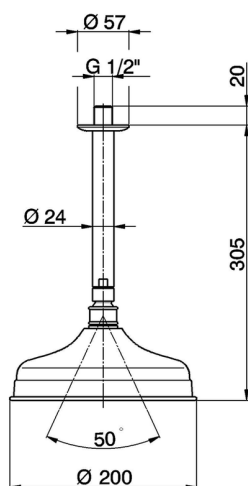

Ceiling shower arm with showerhead SHOWER_SS013410

MODEL **SS013410**

Ceiling shower arm with showerhead, 200 mm round showerhead, 305 mm shower arm

AVAILABLE FINISHINGS

-  **21** 21 Chrome
-  **24** 24 Gold
-  **27** 27 Old Bronze
-  **2A** 2A Satin Brushed Nickel
-  **26** 26 Old Copper