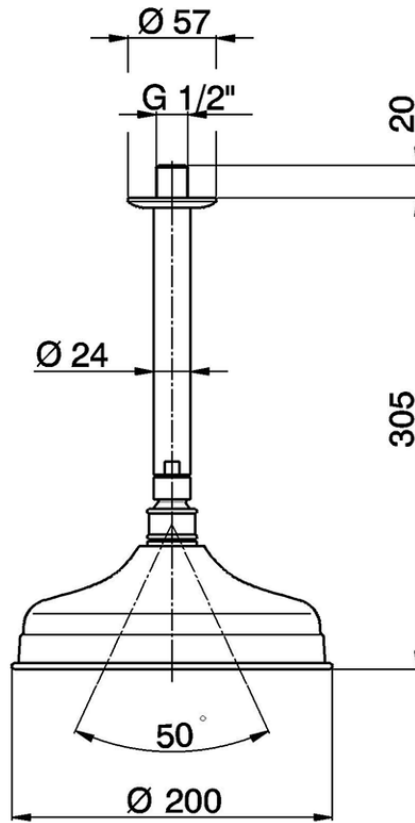

Ceiling shower arm with showerhead SHOWER_SS013410

SS013410

<https://en.huberitalia.com/ceiling-shower-arm-with-showerhead-shower-ss013410>

2026-05-02