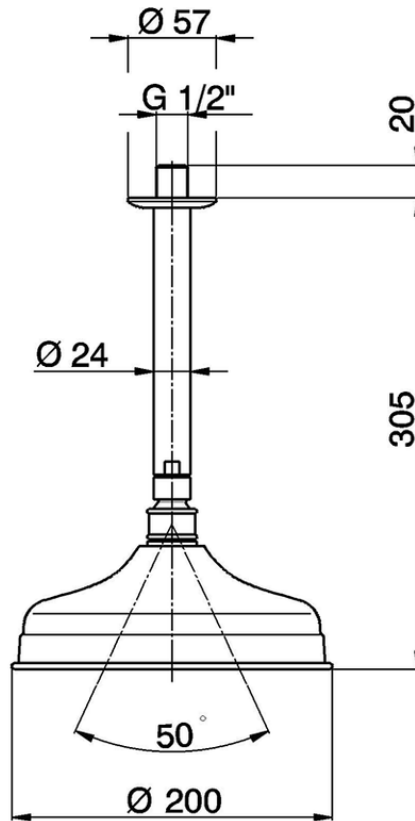

Ceiling shower arm with showerhead SHOWER_SS013410

SS013410

<https://en.huberitalia.com/ceiling-shower-arm-with-showerhead-shower-ss013410>

2026-06-29