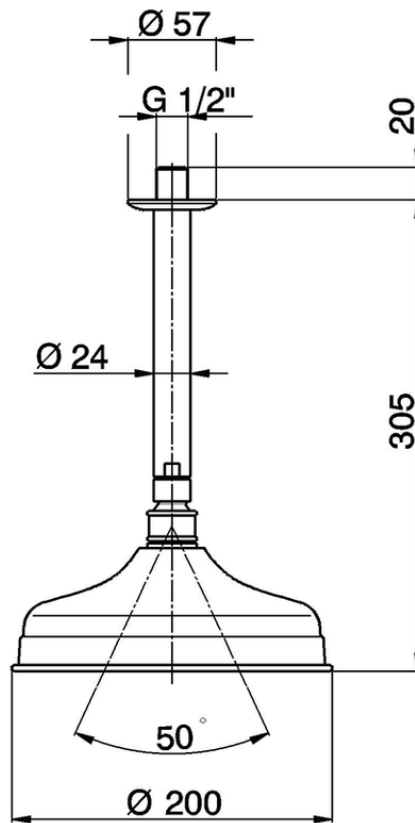

## Ceiling shower arm with showerhead SHOWER\_SS013410

SS013410

<https://en.huberitalia.com/ceiling-shower-arm-with-showerhead-shower-ss013410>

2026-06-29