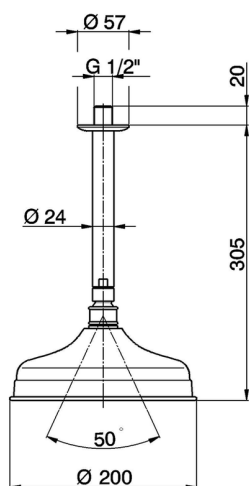

Ceiling shower arm with showerhead SHOWER_SS013410

MODEL **SS013410**

Ceiling shower arm with showerhead, 200 mm round showerhead, 305 mm shower arm

AVAILABLE FINISHINGS

-  **21** 21 Chrome
-  **24** 24 Gold
-  **27** 27 Old Bronze
-  **2A** 2A Satin Brushed Nickel
-  **26** 26 Old Copper