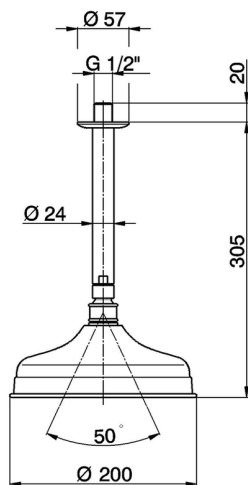

Ceiling shower arm with showerhead SHOWER_SS013410

MODEL **SS013410**

Ceiling shower arm with showerhead, 200 mm round showerhead, 305 mm shower arm

AVAILABLE FINISHINGS

-  **21** 21 Chrome
-  **24** 24 Gold
-  **27** 27 Old Bronze
-  **2A** 2A Satin Brushed Nickel
-  **26** 26 Old Copper