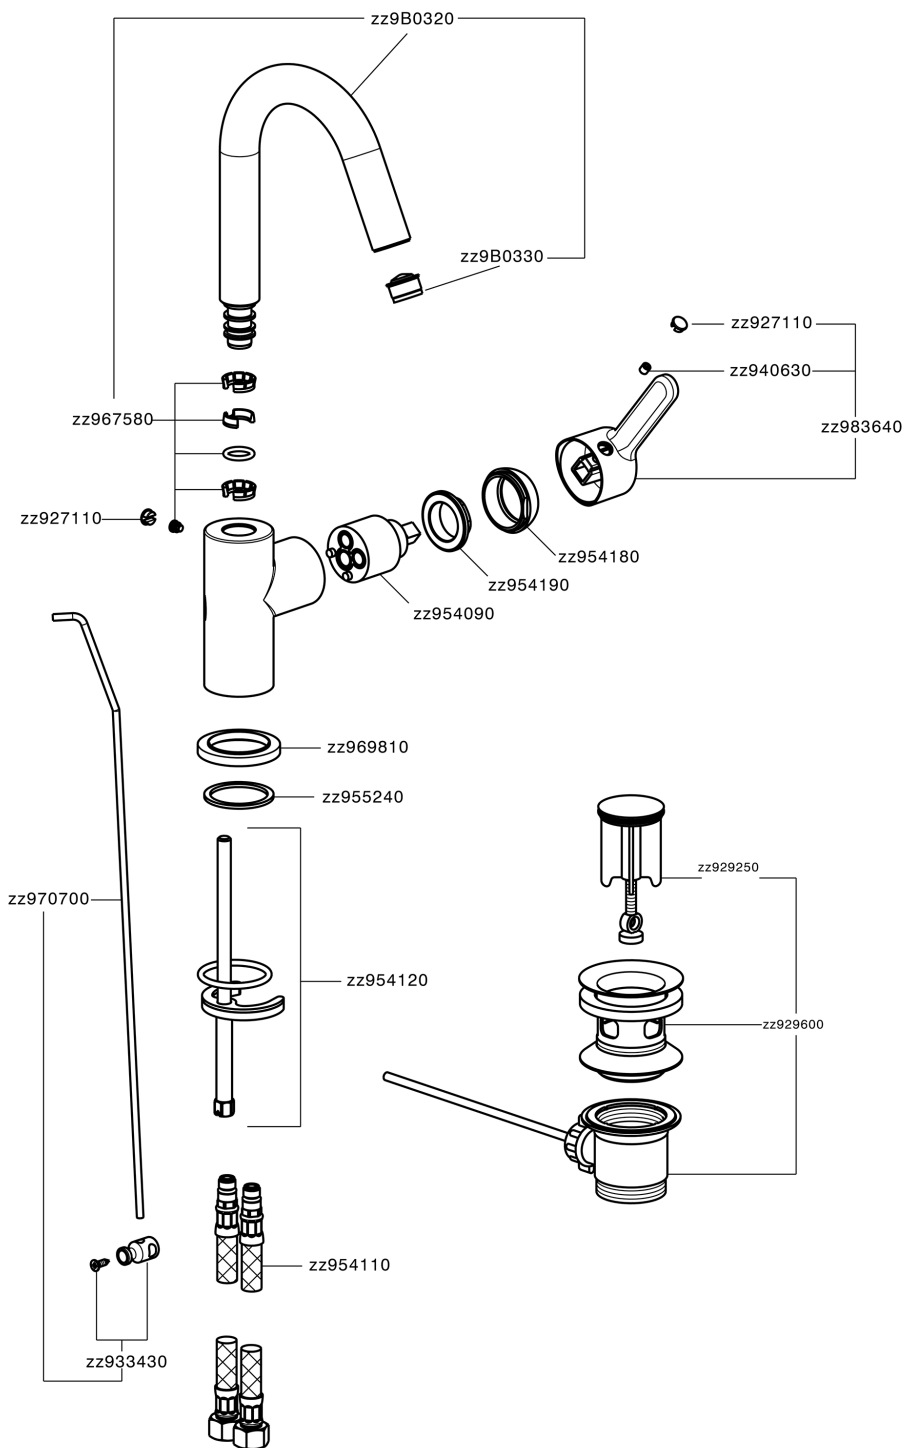

## Single lever washbasin mixer EnergySave H2\_H2000475

H2000475

<https://en.huberitalia.com/single-lever-washbasin-mixer-energysave-h2-h2000475>

2025-04-03