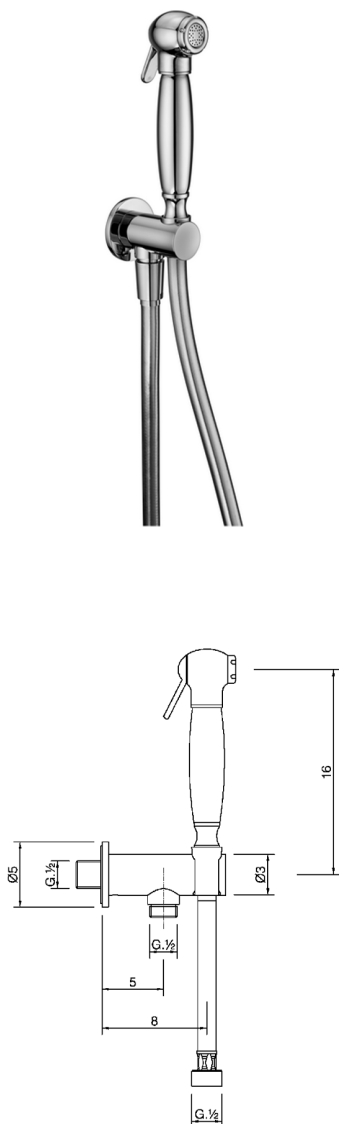

Bidet handshower set HYGENIC SHOWERS_VT007910

MODEL **VT007910**

Bidet handshower set, wall mounted bracket with safety valve, bidet handshower, 120 cm PVC flexible hose

AVAILABLE FINISHINGS

-  **21** 21 Chrome
-  **24** 24 Gold
-  **26** 26 Old Copper
-  **27** 27 Old Bronze
-  **2A** 2A Satin Brushed Nickel

CHARACTERISTICS

Bidet handshower

2024-11-15