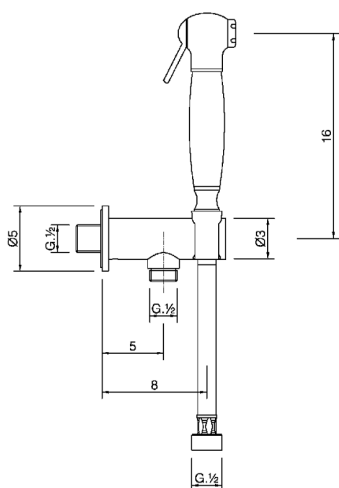

Bidet handshower set HYGENIC SHOWERS_VT007910

MODEL **VT007910**

Bidet handshower set, wall mounted bracket with safety valve, bidet handshower, 120 cm PVC flexible hose

AVAILABLE FINISHINGS

- **21** 21 Chrome
- **24** 24 Gold
- **26** 26 Old Copper
- **27** 27 Old Bronze
- **2A** 2A Satin Brushed Nickel

CHARACTERISTICS

Bidet handshower

2024-11-15