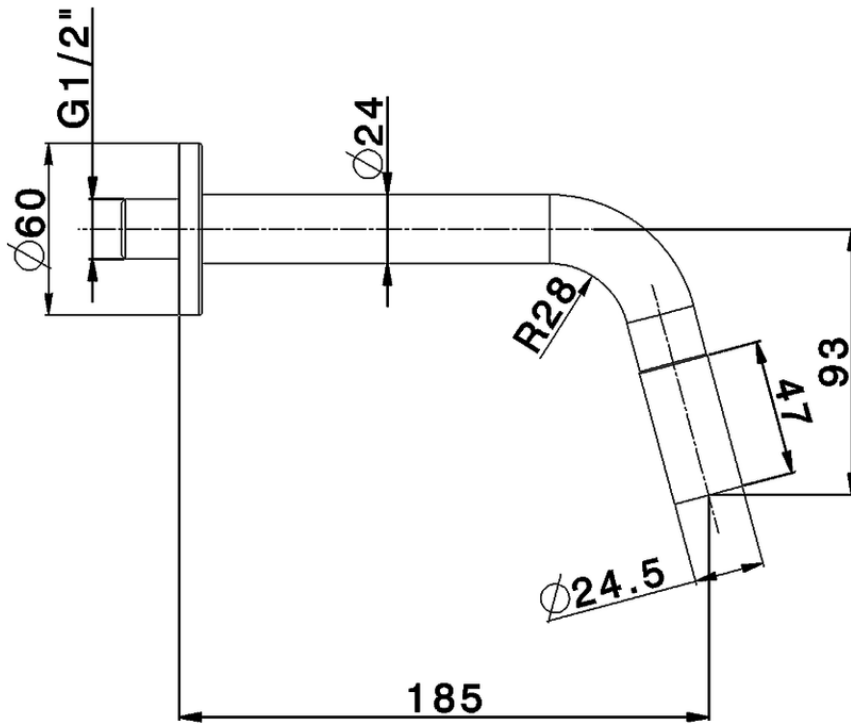

Exposed simple tap CHRONOS_CR001420

CR001420

<https://en.huberitalia.com/exposed-simple-tap-chronos-cr001420>

2026-06-26