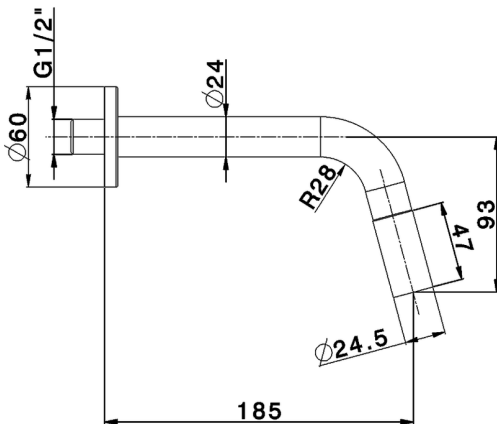

## Exposed simple tap CHRONOS\_CR001420

MODEL **CR001420**

Exposed simple tap, without pop-up waste

AVAILABLE FINISHINGS

CHARACTERISTICS

2026-04-08