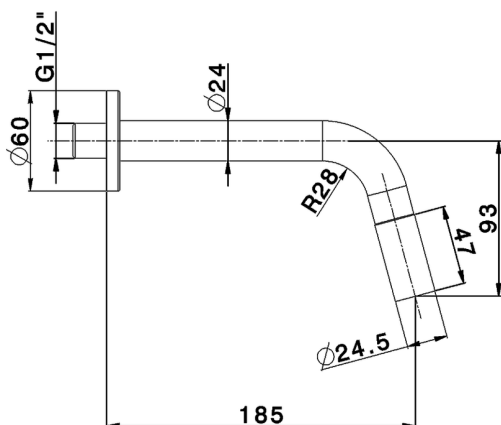

Exposed simple tap CHRONOS_CR001420

MODEL **CR001420**

Exposed simple tap, without pop-up waste

AVAILABLE FINISHINGS

CHARACTERISTICS

2026-06-05