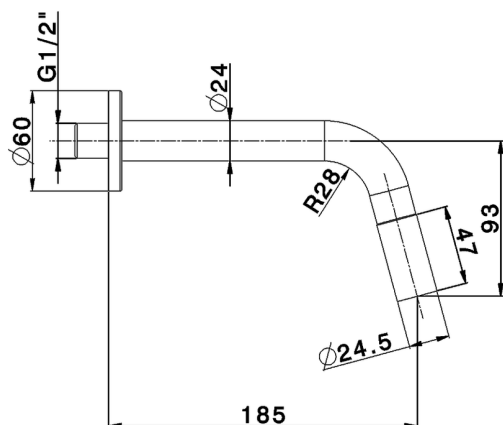

Exposed simple tap CHRONOS_CR001420

MODEL **CR001420**

Exposed simple tap, without pop-up waste

AVAILABLE FINISHINGS

CHARACTERISTICS

2026-04-06