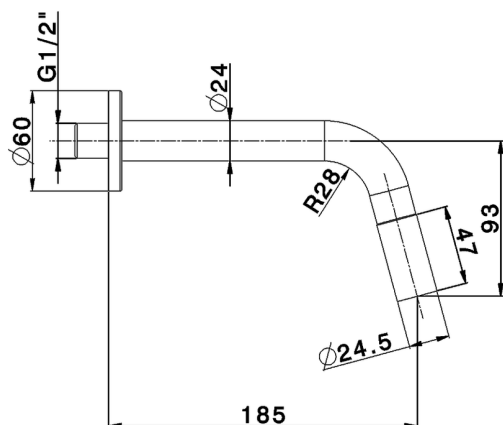

Exposed simple tap CHRONOS_CR001420

MODEL **CR001420**

Exposed simple tap, without pop-up waste

AVAILABLE FINISHINGS

CHARACTERISTICS

2026-06-26