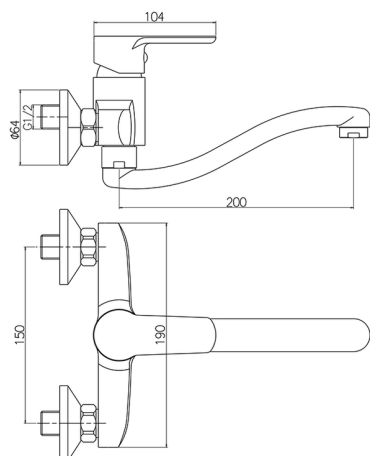

## Exposed single lever sink mixer KITCHEN\_SN000434

MODEL **SN000434**

Exposed single lever sink mixer, swivel spout

AVAILABLE FINISHINGS

CHARACTERISTICS

Cartridge Spare Parts **ZZ99751000**

**35 mm Cartridge**