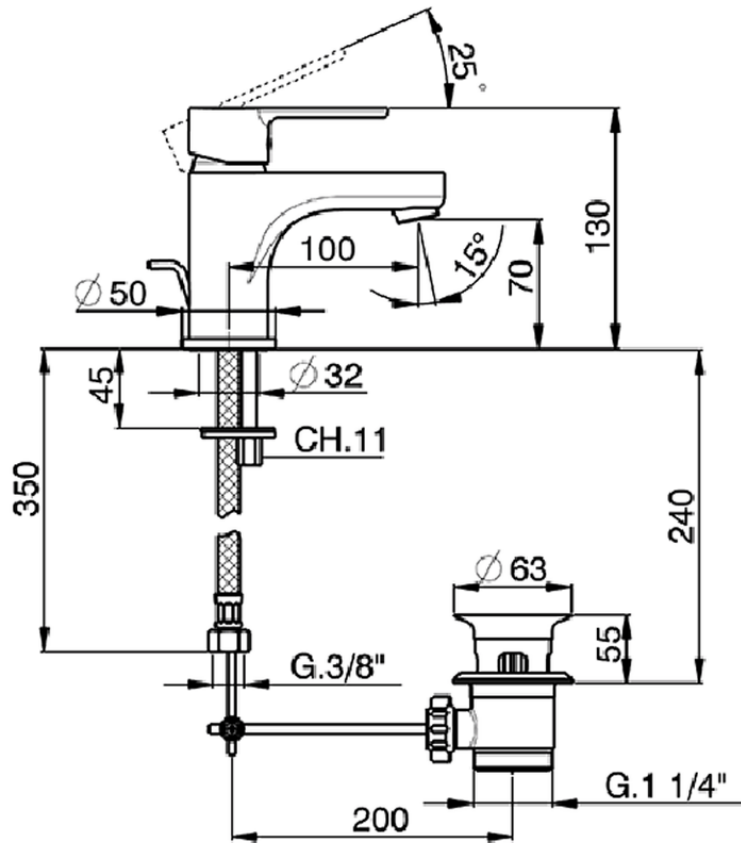

Single lever washbasin mixer H2_H2000510

H2000510

<https://en.huberitalia.com/single-lever-washbasin-mixer-h2-h2000510>

2026-04-08