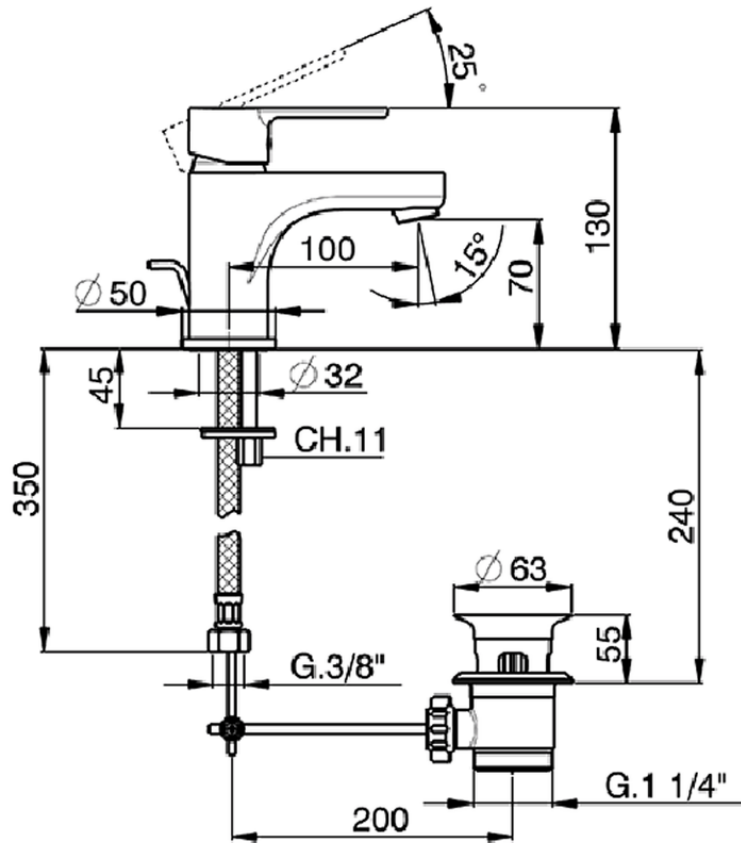

Single lever washbasin mixer H2_H2000510

H2000510

<https://en.huberitalia.com/single-lever-washbasin-mixer-h2-h2000510>

2026-06-13