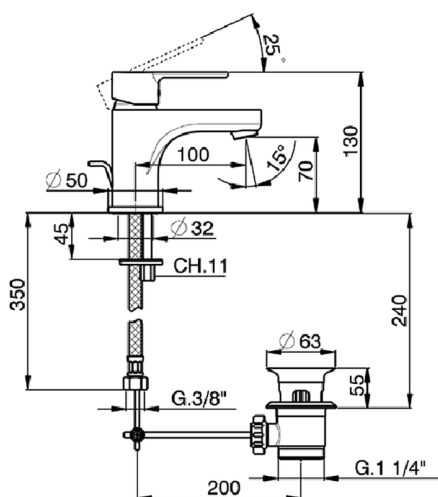

Single lever washbasin mixer H2_H2000510

MODEL **H2000510**

Single lever washbasin mixer, with 1"1/4 automatic pop-up waste, G.3/8" stainless steel flexible hoses

AVAILABLE FINISHINGS

CHARACTERISTICS

Cartridge Spare Parts **ZZ95435000**

35 mm Cartridge

EcoStop

EcoStop feature limits water flow to approximately 50% of maximum output with one point of resistance on setting. Push slightly past the middle stop only when full water output is required. This will save water up to 50%.